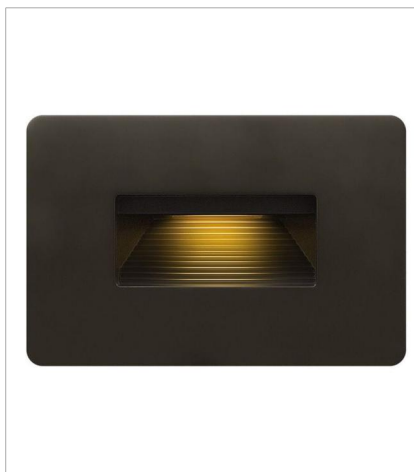

LUNA

Luna is a modern collection of solid aluminum fixtures offered in a unique combination of contemporary styles, including sleek wall lanterns. Luna also offers chic pocket wall sconces and compact ceiling mounts that are ideal for indoors or out.

FINISH: Bronze
GLASS: Etched Lens

15508BZ
LUNA STEP LIGHT 12V HORIZONTAL
4.5" W, 3" H
Integrated LED
3.80w LED *Included

58508BZ
LUNA STEP LIGHT 120V HORIZO...
4.5" W, 3" H
Integrated LED
4w LED *Included

58508BZ3K
LED 3000K STEP LIGHT 120V H...
4.5" W, 3" H
Integrated LED
4w LED *Included

1660BZ
MEDIUM WALL MOUNT LANTERN
6" W, 16" H
Socketed
2-7w GU10 LED, 20w Equiv.

1664BZ
LARGE WALL MOUNT LANTERN
9" W, 24" H
Socketed
2-7w GU10 LED, 20w Equiv.

Luna is a modern collection of solid aluminum fixtures offered in a unique combination of contemporary styles, including sleek wall lanterns. Luna also offers chic pocket wall sconces and compact ceiling mounts that are ideal for indoors or out.