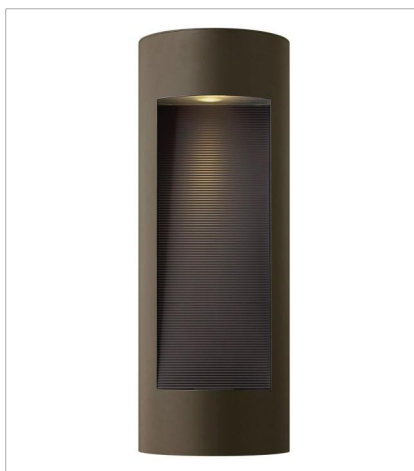

LUNA

Luna is a modern collection of solid aluminum fixtures offered in a unique combination of contemporary styles, including sleek wall lanterns. Luna also offers chic pocket wall sconces and compact ceiling mounts that are ideal for indoors or out.

FINISH: Bronze
GLASS: Etched Lens

15508BZ
LUNA STEP LIGHT 12V HORIZONTAL
4.5" W, 3" H
Integrated LED
3.80w LED *Included

58508BZ
LUNA STEP LIGHT 120V HORIZO...
4.5" W, 3" H
Integrated LED
4w LED *Included

58508BZ3K
LED 3000K STEP LIGHT 120V H...
4.5" W, 3" H
Integrated LED
4w LED *Included

1660BZ
MEDIUM WALL MOUNT LANTERN
6" W, 16" H
Socketed
2-7w GU10 LED, 20w Equiv.

1664BZ
LARGE WALL MOUNT LANTERN
9" W, 24" H
Socketed
2-7w GU10 LED, 20w Equiv.

Luna is a modern collection of solid aluminum fixtures offered in a unique combination of contemporary styles, including sleek wall lanterns. Luna also offers chic pocket wall sconces and compact ceiling mounts that are ideal for indoors or out.