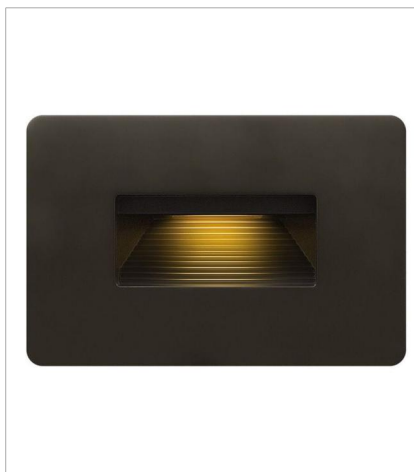

# LUNA

Luna is a modern collection of solid aluminum fixtures offered in a unique combination of contemporary styles, including sleek wall lanterns. Luna also offers chic pocket wall sconces and compact ceiling mounts that are ideal for indoors or out.

**FINISH:** Bronze  
**GLASS:** Etched Lens

**15508BZ**  
LUNA STEP LIGHT 12V HORIZONTAL  
4.5" W, 3" H  
Integrated LED  
3.80w LED \*Included

**58508BZ**  
LUNA STEP LIGHT 120V HORIZO...  
4.5" W, 3" H  
Integrated LED  
4w LED \*Included

**1668BZ**  
MEDIUM WALL MOUNT LANTERN  
6" W, 16.3" H  
Socketed  
2-7w GU10 LED, 20w Equiv.