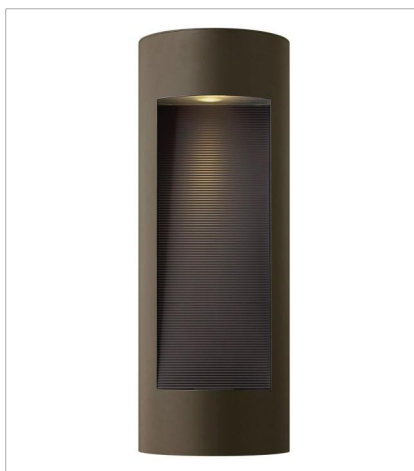

# LUNA

Luna is a modern collection of solid aluminum fixtures offered in a unique combination of contemporary styles, including sleek wall lanterns. Luna also offers chic pocket wall sconces and compact ceiling mounts that are ideal for indoors or out.

**FINISH:** Bronze  
**GLASS:** Etched Lens

**15508BZ**  
LUNA STEP LIGHT 12V HORIZONTAL  
4.5" W, 3" H  
Integrated LED  
3.80w LED \*Included

**58508BZ**  
LUNA STEP LIGHT 120V HORIZO...  
4.5" W, 3" H  
Integrated LED  
4w LED \*Included

**58508BZ3K**  
LED 3000K STEP LIGHT 120V H...  
4.5" W, 3" H  
Integrated LED  
4w LED \*Included

**1660BZ**  
MEDIUM WALL MOUNT LANTERN  
6" W, 16" H  
Socketed  
2-7w GU10 LED, 20w Equiv.

**1664BZ**  
LARGE WALL MOUNT LANTERN  
9" W, 24" H  
Socketed  
2-7w GU10 LED, 20w Equiv.

**1668BZ**  
MEDIUM WALL MOUNT LANTERN  
6" W, 16.3" H  
Socketed  
2-7w GU10 LED, 20w Equiv.