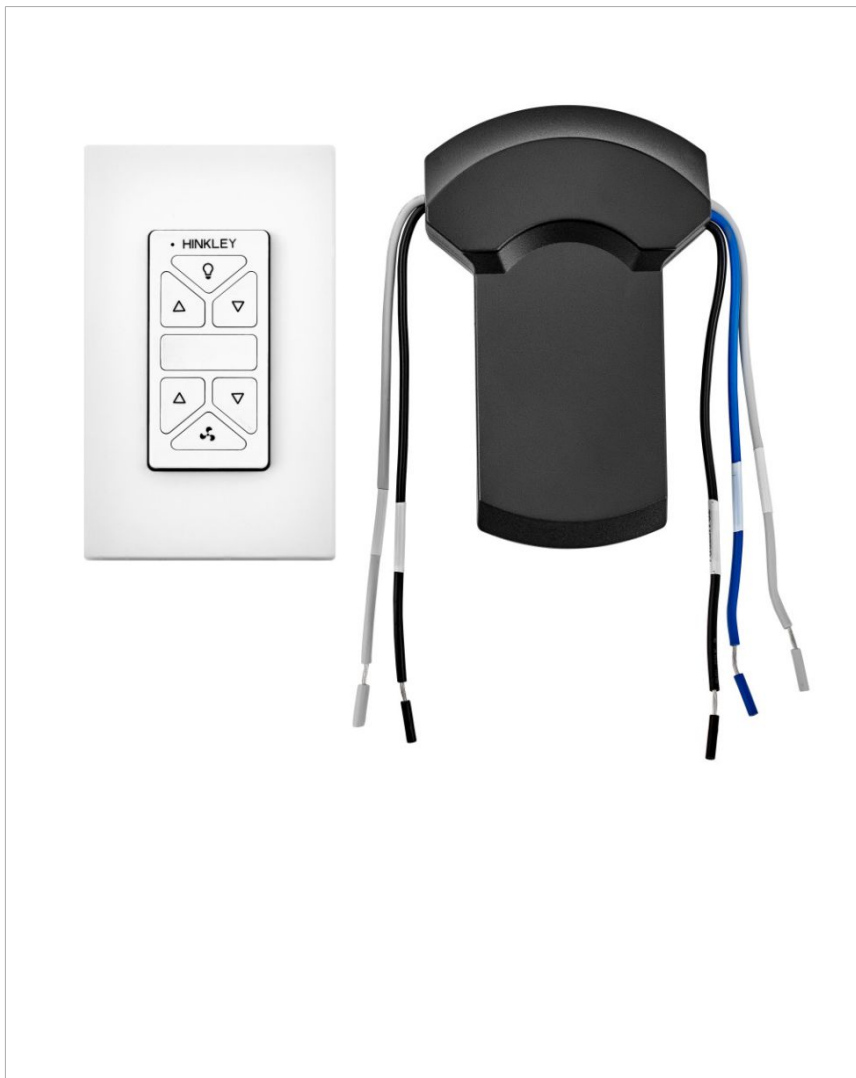

HIRO CONTROL W/WIFI 52IN AFTON

980018FWH-035

HIRO CONTROL AFTON

DETAILS	
FINISH:	White
MATERIAL:	Composite
DIMMABLE:	DOES NOT APPLY

DIMENSIONS	
WIDTH:	2.8"
HEIGHT:	4.5"

MOUNTING	
LEAD WIRE:	1 X 6"

SHIPPING	
CARTON LENGTH:	4.8
CARTON WIDTH:	2.8
CARTON HEIGHT:	6
CARTON WEIGHT:	1

PRODUCT DETAILS:

- Dry Rated
- Control your fan's power, light, speed, direction, and so much more from the Hinkley Home Automation app
- Accessory controls are available that are compatible with your home's WiFi network
- High quality composite resists rust, corrosion, and fading – ideal for harsh weather conditions
- Compatible with smart home networks, including Amazon Alexa and Google Home
- Compatible with your home's WiFi network