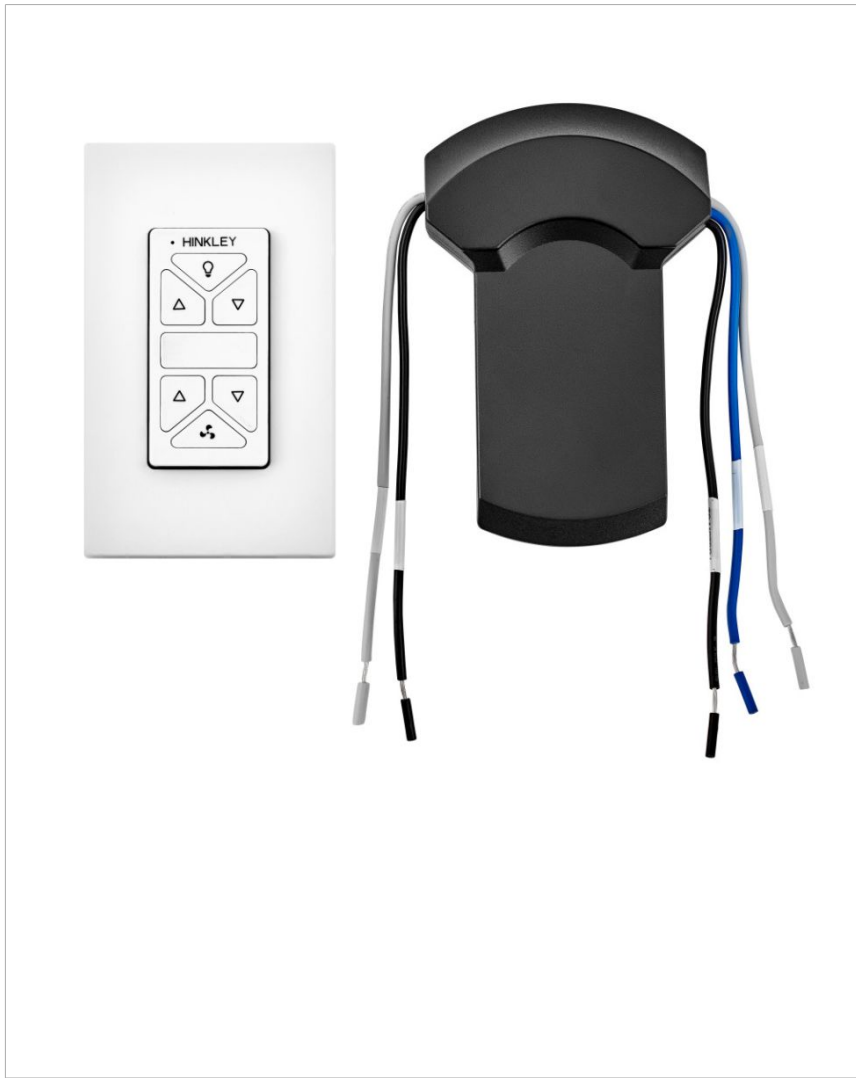

# REMOTE CONTROL WIFI TROPIC AIR

980016FWH-019

HIRO CONTROL TROPIC AIR

DETAILS	
FINISH:	White
MATERIAL:	Composite
DIMMABLE:	DOES NOT APPLY

DIMENSIONS	
WIDTH:	2.8"
HEIGHT:	4.5"

MOUNTING	
LEAD WIRE:	1 X 6"

SHIPPING	
CARTON LENGTH:	4.8
CARTON WIDTH:	2.8
CARTON HEIGHT:	6

## PRODUCT DETAILS:

- Dry Rated
- Control your fan's power, light, speed, direction, and so much more from the Hinkley Home Automation app
- Accessory controls are available that are compatible with your home's WiFi network
- High quality composite resists rust, corrosion, and fading – ideal for harsh weather conditions
- Compatible with smart home networks, including Amazon Alexa and Google Home
- Compatible with your home's WiFi network