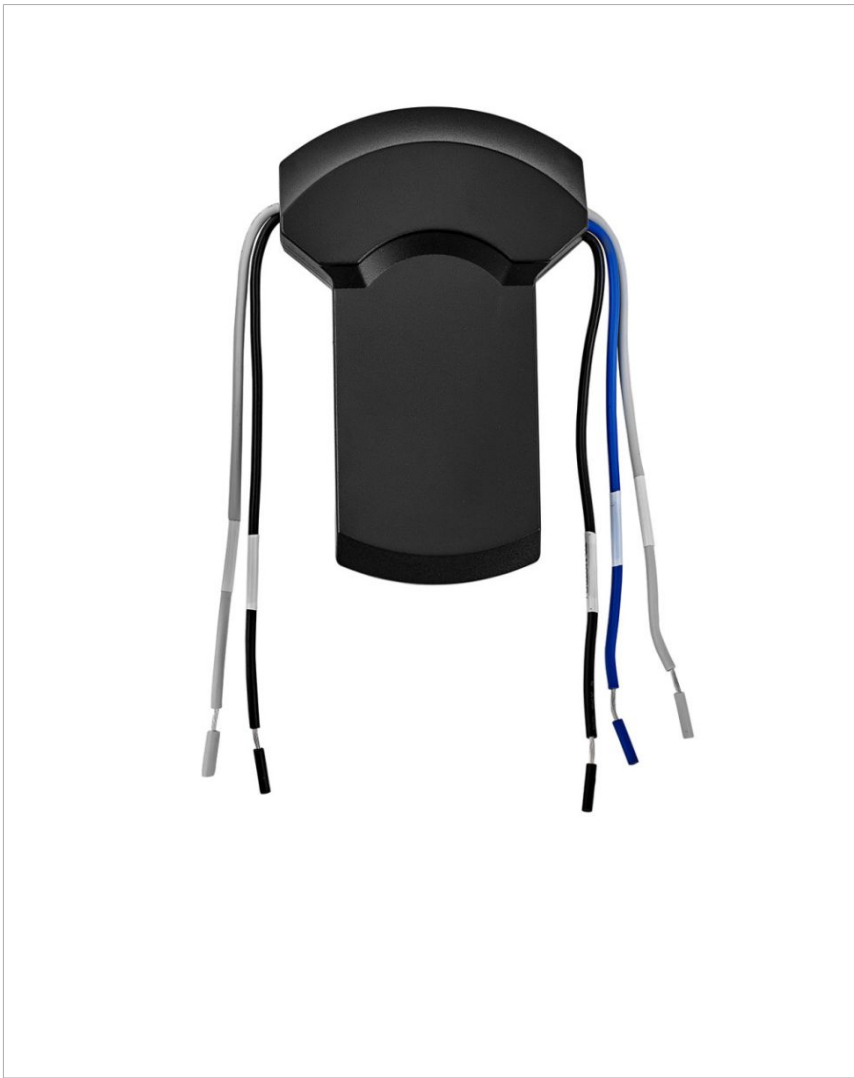

WIFI CONTROLLER TIER

CNW902054

WIFI CONTROL TIER

WIFI CONTROLLER TIER

DETAILS	
FINISH:	Black
MATERIAL:	Composite
DIMMABLE:	DOES NOT APPLY

DIMENSIONS	
WIDTH:	2.3"
HEIGHT:	6"

MOUNTING	
LEAD WIRE:	1 X 6"

SHIPPING	
CARTON LENGTH:	6
CARTON WIDTH:	4.7
CARTON HEIGHT:	4

PRODUCT DETAILS:

- Control your fan's power, light, speed, direction, and so much more from the Hinkley Home Automation app
- High quality composite resists rust, corrosion, and fading – ideal for harsh weather conditions