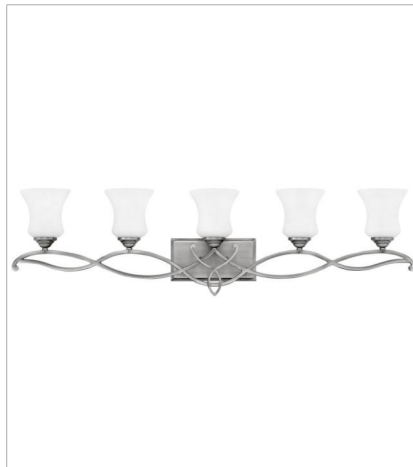

BROOKE

Brooke's updated traditional look features a minimalist forged scroll design in Antique Nickel that elegantly complements its etched opal glass.

FINISH: Antique Nickel
GLASS: Etched Opal

5000AN
SINGLE LIGHT VANITY
5.3" W, 11.8" H
Socketed
1-14w Med. LED, 100w Equiv.

5002AN
TWO LIGHT VANITY
16.5" W, 10.3" H
Socketed
2-14w Med. LED, 100w Equiv.

5003AN
THREE LIGHT VANITY
24" W, 10.8" H
Socketed
3-14w Med. LED, 100w Equiv.

5004AN
FOUR LIGHT VANITY
31.3" W, 11" H
Socketed
4-14w Med. LED, 100w Equiv.

5005AN
FIVE LIGHT VANITY
41.5" W, 11" H
Socketed
5-14w Med. LED, 100w Equiv.

HINKLEY

HINKLEY
33000 Pin Oak Parkway
Avon Lake, OH 44012

PHONE: (440) 653-5500
Toll Free: 1 (800) 446-5539

hinkley.com