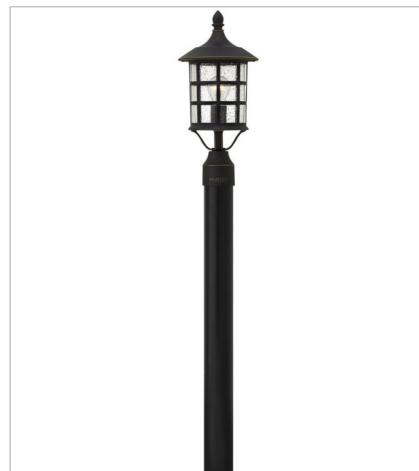

# FREEPORT

Freeport features a classic New England design in cast aluminum construction for timeless, traditional style.

**FINISH:** Oil Rubbed Bronze  
**GLASS:** Clear Seedy

**1800OZ**  
SMALL WALL MOUNT LANTERN  
6" W, 9.3" H  
Socketed  
1-12w Med. LED, 100w Equiv.

**1804OZ**  
MEDIUM WALL MOUNT LANTERN  
8" W, 12.3" H  
Socketed  
1-12w Med. LED, 100w Equiv.

**1805OZ**  
LARGE WALL MOUNT LANTERN  
10" W, 15.3" H  
Socketed  
1-12w Med. LED, 100w Equiv.

**1802OZ**  
LARGE HANGING LANTERN  
10" W, 14" H  
Socketed  
1-12w Med. LED, 100w Equiv.

**1801OZ**  
LARGE POST TOP OR PIER MOUN...  
10" W, 20.3" H  
Socketed  
1-12w Med. LED, 100w Equiv.

**1807OZ**  
MEDIUM POST OR PIER MOUNT L...  
8" W, 17.8" H  
Socketed  
1-12w Med. LED, 100w Equiv.