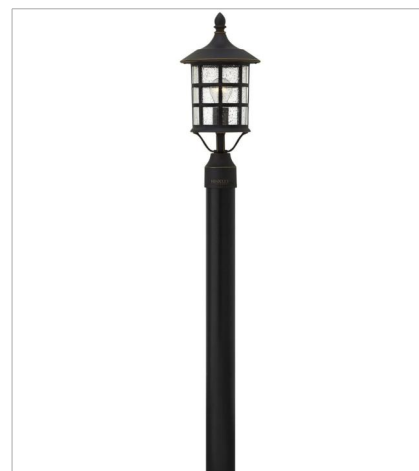

FREEPORT

Freeport features a classic New England design in cast aluminum construction for timeless, traditional style.

FINISH: Oil Rubbed Bronze
GLASS: Clear Seedy

1800OZ
SMALL WALL MOUNT LANTERN
6" W, 9.3" H
Socketed
1-12w Med. LED, 100w Equiv.

1804OZ
MEDIUM WALL MOUNT LANTERN
8" W, 12.3" H
Socketed
1-12w Med. LED, 100w Equiv.

1805OZ
LARGE WALL MOUNT LANTERN
10" W, 15.3" H
Socketed
1-12w Med. LED, 100w Equiv.

1802OZ
LARGE HANGING LANTERN
10" W, 14" H
Socketed
1-12w Med. LED, 100w Equiv.

1801OZ
LARGE POST TOP OR PIER MOUN...
10" W, 20.3" H
Socketed
1-12w Med. LED, 100w Equiv.

1807OZ
MEDIUM POST OR PIER MOUNT L...
8" W, 17.8" H
Socketed
1-12w Med. LED, 100w Equiv.

HINKLEY

HINKLEY
33000 Pin Oak Parkway
Avon Lake, OH 44012