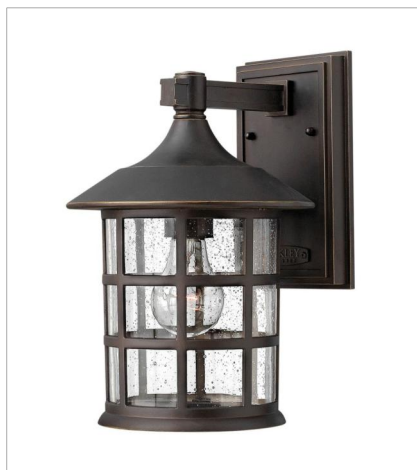

FREEPORT

Freeport features a classic New England design in cast aluminum construction for timeless, traditional style.

FINISH: Oil Rubbed Bronze
GLASS: Clear Seedy

1800OZ
SMALL WALL MOUNT LANTERN
6" W, 9.3" H
Socketed
1-12w Med. LED, 100w Equiv.

1804OZ
MEDIUM WALL MOUNT LANTERN
8" W, 12.3" H
Socketed
1-12w Med. LED, 100w Equiv.

1805OZ
LARGE WALL MOUNT LANTERN
10" W, 15.3" H
Socketed
1-12w Med. LED, 100w Equiv.

1802OZ
LARGE HANGING LANTERN
10" W, 14" H
Socketed
1-12w Med. LED, 100w Equiv.

1801OZ
LARGE POST TOP OR PIER MOUN...
10" W, 20.3" H
Socketed
1-12w Med. LED, 100w Equiv.

1807OZ
MEDIUM POST OR PIER MOUNT L...
8" W, 17.8" H
Socketed
1-12w Med. LED, 100w Equiv.

HINKLEY

HINKLEY
33000 Pin Oak Parkway
Avon Lake, OH 44012