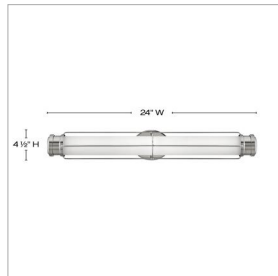

SAYLOR

54302PN

LARGE LED SCONCE

Saylor's classic look epitomizes nautical chic. Etched opal glass, striking cross bars, and bold end caps merge with LED technology without sacrificing timeless appeal. This transitional silhouette can be mounted horizontally or vertically with an Invisimount system. Offered in three finishes, Saylor is sure to add a maritime flair to any space.

DETAILS	
FINISH:	Polished Nickel
MATERIAL:	Steel
GLASS:	Etched Opal
DIMMABLE:	YES - CL TYPE DIMMER (SSL7A)

DIMENSIONS	
WIDTH:	24"
HEIGHT:	4.5"
WEIGHT:	1.8lb
BACK PLATE:	4.5" Dia.
EXTENSION:	5.3"
TOP TO OUTLET:	2.25"

LIGHT SOURCE	
LIGHT SOURCE:	Integrated LED
LED NAME:	E2G24W7WI
WATTAGE:	24w LED *Included
VOLTAGE:	120v
LUMENS:	2100
CRI:	95
INCANDESCENT EQUIVALENCY:	2 x 75w
DIMMABLE:	YES - CL TYPE DIMMER (SSL7A)

SHIPPING	
CARTON LENGTH:	26.8
CARTON WIDTH:	11.3
CARTON HEIGHT:	7.5
CARTON WEIGHT:	2.6