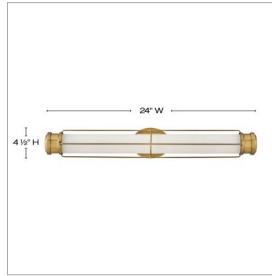

SAYLOR

54302HB

LARGE LED SCONCE

Saylor's classic look epitomizes nautical chic. Etched opal glass, striking cross bars, and bold end caps merge with LED technology without sacrificing timeless appeal. This transitional silhouette can be mounted horizontally or vertically with an Invisimount system. Offered in three finishes, Saylor is sure to add a maritime flair to any space.

DETAILS	
FINISH:	Heritage Brass
MATERIAL:	Steel
GLASS:	Etched Opal
DIMMABLE:	YES - CL TYPE DIMMER (SSL7A)

DIMENSIONS	
WIDTH:	24"
HEIGHT:	4.5"
WEIGHT:	1.8lb
BACK PLATE:	4.5" Dia.
EXTENSION:	5.3"
TOP TO OUTLET:	2.25"

LIGHT SOURCE	
LIGHT SOURCE:	Integrated LED
LED NAME:	E2G24W7WI
WATTAGE:	24w LED *Included
VOLTAGE:	120v
LUMENS:	2100
CRI:	95
INCANDESCENT EQUIVALENCY:	2 x 75w
DIMMABLE:	YES - CL TYPE DIMMER (SSL7A)

SHIPPING	
CARTON LENGTH:	26.8
CARTON WIDTH:	11.3
CARTON HEIGHT:	7.5
CARTON WEIGHT:	2.6