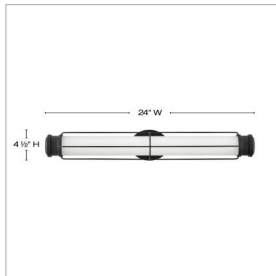

DETAILS	
FINISH:	Black
MATERIAL:	Steel
GLASS:	Etched Opal
DIMMABLE:	YES - CL TYPE DIMMER (SSL7A)

DIMENSIONS	
WIDTH:	24"
HEIGHT:	4.5"
WEIGHT:	1.8lb
BACK PLATE:	4.5" Dia.
EXTENSION:	5.3"
TOP TO OUTLET:	2.25"