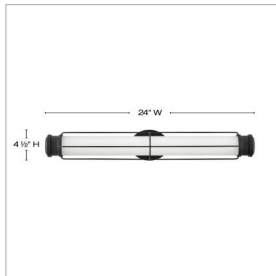

SAYLOR

54302BK

LARGE LED SCONCE

Saylor's classic look epitomizes nautical chic. Etched opal glass, striking cross bars, and bold end caps merge with LED technology without sacrificing timeless appeal. This transitional silhouette can be mounted horizontally or vertically with an Invisimount system. Offered in three finishes, Saylor is sure to add a maritime flair to any space.

DETAILS	
FINISH:	Black
MATERIAL:	Steel
GLASS:	Etched Opal
DIMMABLE:	YES - CL TYPE DIMMER (SSL7A)

DIMENSIONS	
WIDTH:	24"
HEIGHT:	4.5"
WEIGHT:	1.8lb
BACK PLATE:	4.5" Dia.
EXTENSION:	5.3"
TOP TO OUTLET:	2.25"

LIGHT SOURCE	
LIGHT SOURCE:	Integrated LED
LED NAME:	E2G24W7WI
WATTAGE:	24w LED *Included
VOLTAGE:	120v
LUMENS:	2100
CRI:	95
INCANDESCENT EQUIVALENCY:	2 x 75w
DIMMABLE:	YES - CL TYPE DIMMER (SSL7A)

SHIPPING	
CARTON LENGTH:	26.8
CARTON WIDTH:	11.3
CARTON HEIGHT:	7.5
CARTON WEIGHT:	2.6