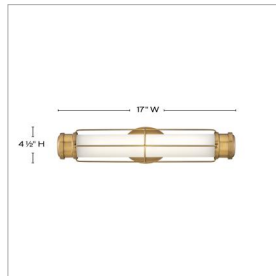

SAYLOR

54300HB

MEDIUM LED SCONCE

Saylor's classic look epitomizes nautical chic. Etched opal glass, striking cross bars, and bold end caps merge with LED technology without sacrificing timeless appeal. This transitional silhouette can be mounted horizontally or vertically with an Invisimount system. Offered in three finishes, Saylor is sure to add a maritime flair to any space.

DETAILS	
FINISH:	Heritage Brass
MATERIAL:	Steel
GLASS:	Etched Opal
DIMMABLE:	YES - CL TYPE DIMMER (SSL7A)

DIMENSIONS	
WIDTH:	17"
HEIGHT:	4.5"
WEIGHT:	1.4lb
BACK PLATE:	4.5" Dia.
EXTENSION:	5.3"
TOP TO OUTLET:	2.25"

LIGHT SOURCE	
LIGHT SOURCE:	Integrated LED
LED NAME:	EL2G16W7W1
WATTAGE:	16w LED *Included
VOLTAGE:	120v
LUMENS:	1400
CRI:	95
INCANDESCENT EQUIVALENCY:	1 x 100w
DIMMABLE:	YES - CL TYPE DIMMER (SSL7A)

SHIPPING	
CARTON LENGTH:	20
CARTON WIDTH:	11.3
CARTON HEIGHT:	7.5
CARTON WEIGHT:	2.1