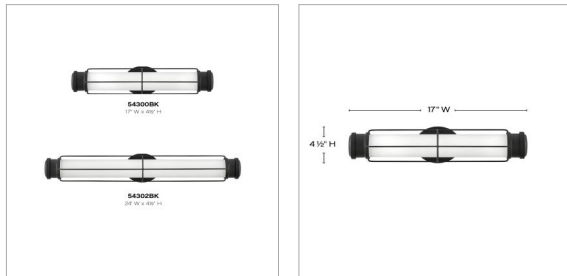

SAYLOR

54300BK

MEDIUM LED SCONCE

Saylor's classic look epitomizes nautical chic. Etched opal glass, striking cross bars, and bold end caps merge with LED technology without sacrificing timeless appeal. This transitional silhouette can be mounted horizontally or vertically with an Invisimount system. Offered in three finishes, Saylor is sure to add a maritime flair to any space.

DETAILS	
FINISH:	Black
MATERIAL:	Steel
GLASS:	Etched Opal
DIMMABLE:	YES - CL TYPE DIMMER (SSL7A)

DIMENSIONS	
WIDTH:	17"
HEIGHT:	4.5"
WEIGHT:	1.4lb
BACK PLATE:	4.5" Dia.
EXTENSION:	5.3"
TOP TO OUTLET:	2.25"

LIGHT SOURCE	
LIGHT SOURCE:	Integrated LED
LED NAME:	EL2G16W7W1
WATTAGE:	16w LED *Included
VOLTAGE:	120v
LUMENS:	1400
CRI:	95
INCANDESCENT EQUIVALENCY:	1 x 100w
DIMMABLE:	YES - CL TYPE DIMMER (SSL7A)

SHIPPING	
CARTON LENGTH:	20
CARTON WIDTH:	11.3
CARTON HEIGHT:	7.5
CARTON WEIGHT:	2.1