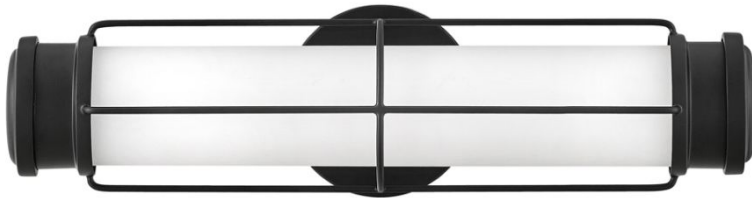

SAYLOR

54300BK

MEDIUM LED SCONCE

Saylor's classic look epitomizes nautical chic. Etched opal glass, striking cross bars, and bold end caps merge with LED technology without sacrificing timeless appeal. This transitional silhouette can be mounted horizontally or vertically with an Invisimount system. Offered in three finishes, Saylor is sure to add a maritime flair to any space.

DETAILS	
FINISH:	Black
MATERIAL:	Steel
GLASS:	Etched Opal
DIMMABLE:	YES - CL TYPE DIMMER (SSL7A)

DIMENSIONS	
WIDTH:	17"
HEIGHT:	4.5"
WEIGHT:	1.4lb
BACK PLATE:	4.5" Dia.
EXTENSION:	5.3"
TOP TO OUTLET:	2.25"

LIGHT SOURCE	
LIGHT SOURCE:	Integrated LED
LED NAME:	EL2G16W7W1
WATTAGE:	16w LED *Included
VOLTAGE:	120v
LUMENS:	1400
CRI:	95
INCANDESCENT EQUIVALENCY:	1 x 100w
DIMMABLE:	YES - CL TYPE DIMMER (SSL7A)

SHIPPING	
CARTON LENGTH:	20
CARTON WIDTH:	11.3
CARTON HEIGHT:	7.5
CARTON WEIGHT:	2.1

PRODUCT DETAILS:

- This fixture can be mounted horizontally
- Damp Rated
- LED components carry a 5-year limited warranty
- Energy-efficient integrated LED - safer for the environment and low maintenance
- This fixture can be mounted vertically
- Merging the best of traditional and modern elements with a sophisticated and streamlined look
- Invisimount hardware is hidden on the backplate for a clean silhouette