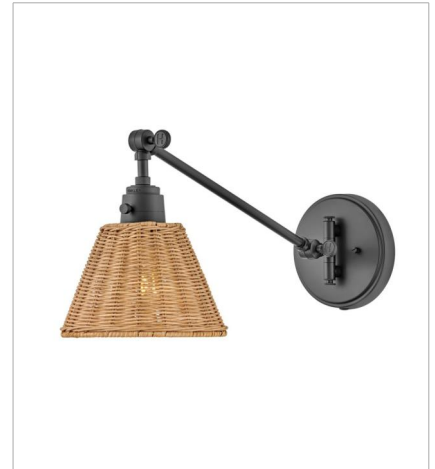

# ARTI

The perfect fixture for any space, Arti embodies simple elegance with its functional, streamlined design. Offering a robust lineup of fixture silhouettes, every aspect of the Arti family is adorned with practical features for a seamless integration into any room.

**FINISH:** Black  
**GLASS:** Clear, Cased Opal  
**SHADE:** Light Natural Rattan

**3690BK**  
SMALL SINGLE LIGHT SCONCE  
7.8" W, 10.3" H  
Socketed  
1-10w Med. LED, 60w Equiv.

**3690BK-CL**  
MEDIUM SWING ARM SINGLE LIG...  
7.8" W, 10.3" H  
Socketed  
1-10w Med. LED, 60w Equiv.

**3690BK-NAT**  
MEDIUM SWING ARM SINGLE LIG...  
7.8" W, 10.3" H  
Socketed  
1-10w Med. LED, 60w Equiv.

**3691BK**  
MEDIUM SWING ARM SINGLE LIG...  
7.8" W, 12.3" H  
Socketed  
1-10w Med. LED, 60w Equiv.

**3691BK-CL**  
SMALL SINGLE LIGHT SCONCE  
7.8" W, 12.3" H  
Socketed  
1-10w Med. LED, 60w Equiv.

**3692BK**  
MEDIUM SINGLE LIGHT SCONCE  
7.8" W, 18.3" H  
Socketed  
1-10w Med. LED, 60w Equiv.