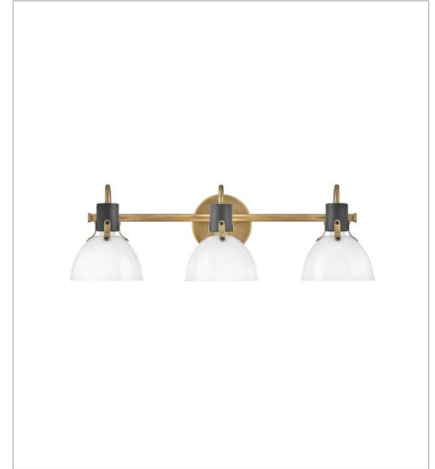

ARGO

Argo exudes class and style with a vintage industrial flair and a sleek silhouette. This transitional design features suspended cased opal glass complemented by a Heritage Brass with Black finish.

FINISH: Heritage Brass with Black accents, Heritage Brass
GLASS: Cased Opal

51110HB
SMALL SINGLE LIGHT VANITY
6" W, 7.8" H
Socketed
1-12w Med. LED, 100w Equiv.

51112HB
SMALL TWO LIGHT VANITY
18" W, 7.5" H
Socketed
2-12w Med. LED, 100w Equiv.

51113HB
MEDIUM THREE LIGHT VANITY
24.5" W, 7.5" H
Socketed
3-12w Med. LED, 100w Equiv.

3483HB
LARGE PENDANT
20" W, 17" H
Socketed
1-6.50w GU10 LED *Included

3487HB
MEDIUM PENDANT
14" W, 12.3" H
Socketed
1-6.50w GU10 LED *Included