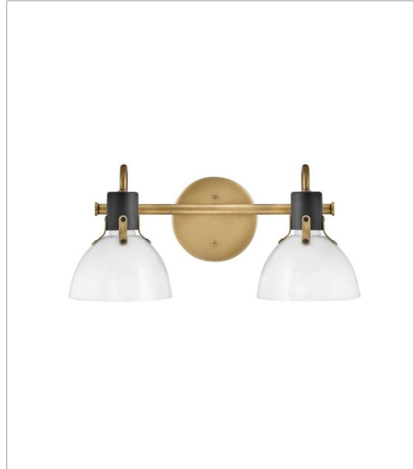

ARGO

Argo exudes class and style with a vintage industrial flair and a sleek silhouette. This transitional design features suspended cased opal glass complemented by a Heritage Brass with Black finish.

FINISH: Heritage Brass with Black accents, Heritage Brass
GLASS: Cased Opal

51110HB
SMALL SINGLE LIGHT VANITY
6" W, 7.8" H
Socketed
1-12w Med. LED, 100w Equiv.

51112HB
SMALL TWO LIGHT VANITY
18" W, 7.5" H
Socketed
2-12w Med. LED, 100w Equiv.

51113HB
MEDIUM THREE LIGHT VANITY
24.5" W, 7.5" H
Socketed
3-12w Med. LED, 100w Equiv.

3483HB
LARGE PENDANT
20" W, 17" H
Socketed
1-6.50w GU10 LED *Included

3487HB
MEDIUM PENDANT
14" W, 12.3" H
Socketed
1-6.50w GU10 LED *Included