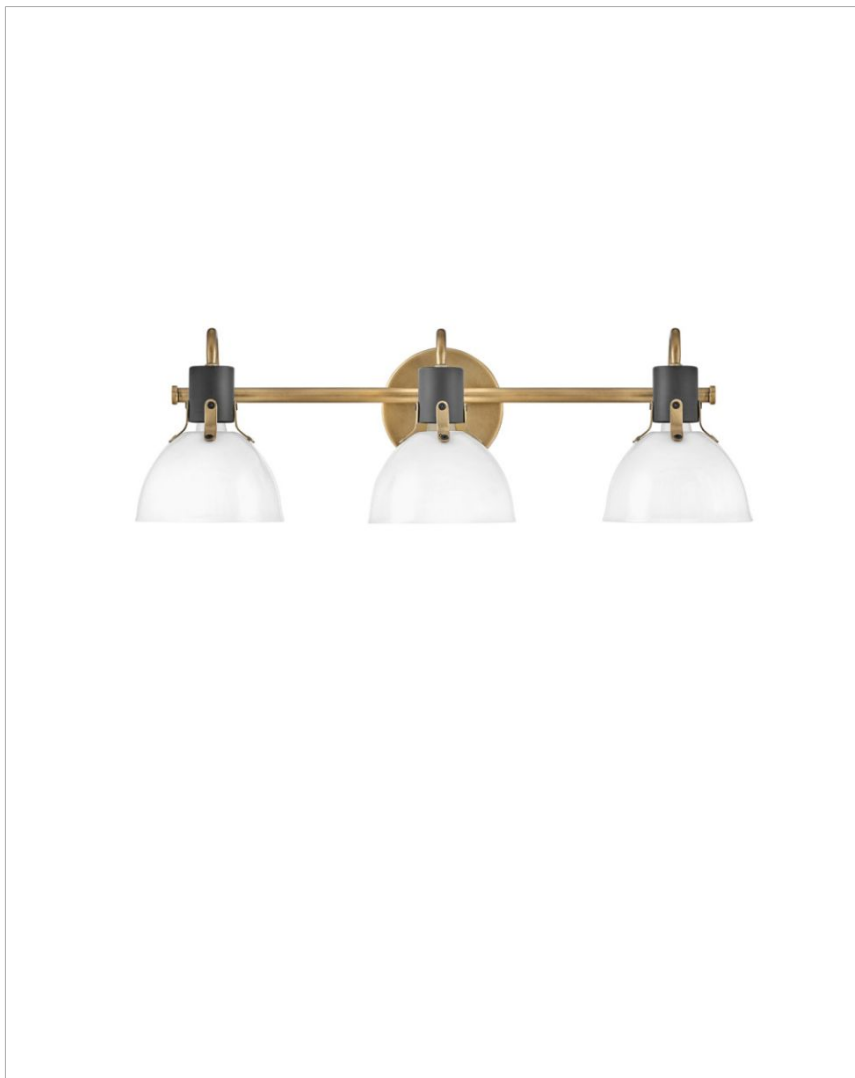

### MEDIUM THREE LIGHT VANITY

Argo exudes class and style with a vintage industrial flair and a sleek silhouette. This transitional design features suspended cased opal glass complemented by a Heritage Brass with Black finish.

DETAILS	
FINISH:	Heritage Brass
MATERIAL:	Steel
GLASS:	Cased Opal
DIMMABLE:	YES - WITH DIMMABLE LAMP (NOT INCLUDED)

DIMENSIONS	
WIDTH:	24.5"
HEIGHT:	7.5"
WEIGHT:	4.4lb
BACK PLATE:	5" Dia.
EXTENSION:	8.3"
TOP TO OUTLET:	3.25"

LIGHT SOURCE	
LIGHT SOURCE:	Socketed
WATTAGE:	3-12w Med. LED, 100w Equiv.
VOLTAGE:	120v

SHIPPING	
CARTON LENGTH:	28.9
CARTON WIDTH:	8.3
CARTON HEIGHT:	8.5
CARTON WEIGHT:	6.2

#### PRODUCT DETAILS:

- This fixture can be mounted either up or down to best fit your space
- Damp Rated
- Bold silhouette with dramatic details creates a modern statement