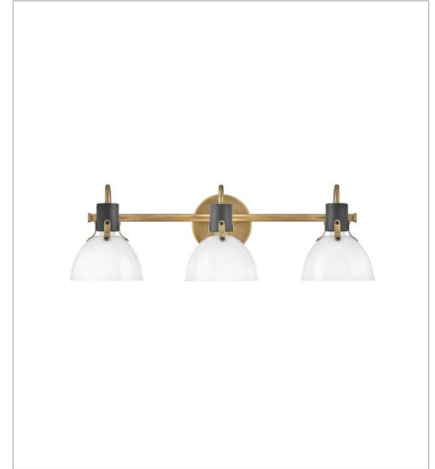

# ARGO

Argo exudes class and style with a vintage industrial flair and a sleek silhouette. This transitional design features suspended cased opal glass complemented by a Heritage Brass with Black finish.

**FINISH:** Heritage Brass with Black accents, Heritage Brass  
**GLASS:** Cased Opal

**51110HB**  
SMALL SINGLE LIGHT VANITY  
6" W, 7.8" H  
Socketed  
1-12w Med. LED, 100w Equiv.

**51112HB**  
SMALL TWO LIGHT VANITY  
18" W, 7.5" H  
Socketed  
2-12w Med. LED, 100w Equiv.

**51113HB**  
MEDIUM THREE LIGHT VANITY  
24.5" W, 7.5" H  
Socketed  
3-12w Med. LED, 100w Equiv.

**3483HB**  
LARGE PENDANT  
20" W, 17" H  
Socketed  
1-6.50w GU10 LED \*Included

**3487HB**  
MEDIUM PENDANT  
14" W, 12.3" H  
Socketed  
1-6.50w GU10 LED \*Included