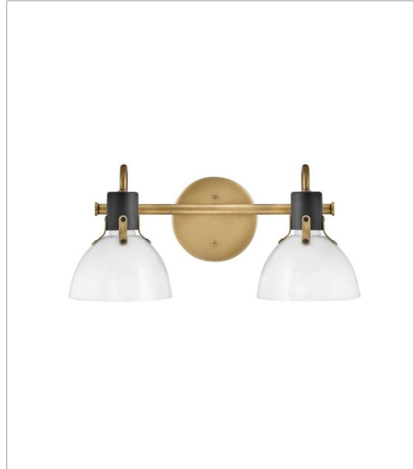

# ARGO

Argo exudes class and style with a vintage industrial flair and a sleek silhouette. This transitional design features suspended cased opal glass complemented by a Heritage Brass with Black finish.

**FINISH:** Heritage Brass with Black accents, Heritage Brass  
**GLASS:** Cased Opal

**51110HB**  
SMALL SINGLE LIGHT VANITY  
6" W, 7.8" H  
Socketed  
1-12w Med. LED, 100w Equiv.

**51112HB**  
SMALL TWO LIGHT VANITY  
18" W, 7.5" H  
Socketed  
2-12w Med. LED, 100w Equiv.

**51113HB**  
MEDIUM THREE LIGHT VANITY  
24.5" W, 7.5" H  
Socketed  
3-12w Med. LED, 100w Equiv.

**3483HB**  
LARGE PENDANT  
20" W, 17" H  
Socketed  
1-6.50w GU10 LED \*Included

**3487HB**  
MEDIUM PENDANT  
14" W, 12.3" H  
Socketed  
1-6.50w GU10 LED \*Included