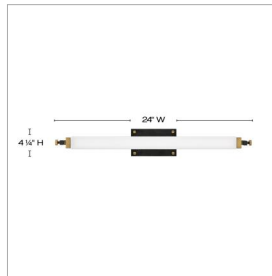

ROLLINS

51092BK-HB

MEDIUM LED VANITY

Rollins is both industrial in form and transitional in style. Unique rectangular etched opal glass has softly rounded edges offset by contrasting details on the backplate and the square knobs anchoring either end. This integrated LED design comes in two finish combinations, Black with Chrome and Black with Heritage Brass, and can be hung both vertically and horizontally.

DETAILS	
FINISH:	Black
MATERIAL:	Steel
GLASS:	Etched Opal
DIMMABLE:	YES - CL TYPE DIMMER (SSL7A)

DIMENSIONS	
WIDTH:	24"
HEIGHT:	4.3"
WEIGHT:	1.5lb
BACK PLATE:	5.75"W X 4.25"H
EXTENSION:	4"
TOP TO OUTLET:	2.25"

LIGHT SOURCE	
LIGHT SOURCE:	Integrated LED
LED NAME:	E2G24W7WI
WATTAGE:	24w LED *Included
VOLTAGE:	120v
LUMENS:	2100
CRI:	95
INCANDESCENT EQUIVALENCY:	2 x 75w
DIMMABLE:	YES - CL TYPE DIMMER (SSL7A)

SHIPPING	
CARTON LENGTH:	26.8
CARTON WIDTH:	10.5
CARTON HEIGHT:	6
CARTON WEIGHT:	2.2