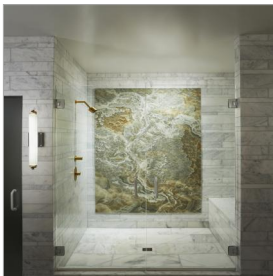

ROLLINS

51092BK-HB

MEDIUM LED VANITY

Rollins is both industrial in form and transitional in style. Unique rectangular etched opal glass has softly rounded edges offset by contrasting details on the backplate and the square knobs anchoring either end. This integrated LED design comes in two finish combinations, Black with Chrome and Black with Heritage Brass, and can be hung both vertically and horizontally.

DETAILS	
FINISH:	Black
MATERIAL:	Steel
GLASS:	Etched Opal
DIMMABLE:	YES - CL TYPE DIMMER (SSL7A)

DIMENSIONS	
WIDTH:	24"
HEIGHT:	4.3"
WEIGHT:	1.5lb
BACK PLATE:	5.75"W X 4.25"H
EXTENSION:	4"
TOP TO OUTLET:	2.25"

LIGHT SOURCE	
LIGHT SOURCE:	Integrated LED
LED NAME:	E2G24W7WI
WATTAGE:	24w LED *Included
VOLTAGE:	120v
LUMENS:	2100
CRI:	95
INCANDESCENT EQUIVALENCY:	2 x 75w
DIMMABLE:	YES - CL TYPE DIMMER (SSL7A)

SHIPPING	
CARTON LENGTH:	26.8
CARTON WIDTH:	10.5
CARTON HEIGHT:	6
CARTON WEIGHT:	2.2

PRODUCT DETAILS:

- This fixture can be mounted horizontally
- Damp Rated
- LED components carry a 5-year limited warranty
- Energy-efficient integrated LED - safer for the environment and low maintenance
- This fixture can be mounted vertically
- Merging the best of traditional and modern elements with a sophisticated and streamlined look
- ADA compliant design provides added accessibility and maximum clearance
- Invisimount hardware is hidden on the backplate for a clean silhouette