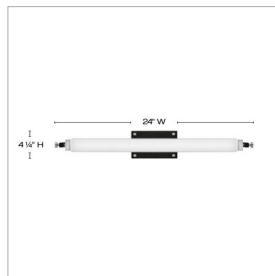

ROLLINS

51092BK-CM

MEDIUM LED SCONCE

Rollins is both industrial in form and transitional in style. Unique rectangular etched opal glass has softly rounded edges offset by contrasting details on the backplate and the square knobs anchoring either end. This integrated LED design comes in two finish combinations, Black with Chrome and Black with Heritage Brass, and can be hung both vertically and horizontally.

DETAILS	
FINISH:	Black
MATERIAL:	Steel
GLASS:	Etched Opal
DIMMABLE:	YES - CL TYPE DIMMER (SSL7A)

DIMENSIONS	
WIDTH:	24"
HEIGHT:	4.3"
WEIGHT:	1.5lb
BACK PLATE:	5.75"W X 4.25"H
EXTENSION:	4"
TOP TO OUTLET:	2.25"

LIGHT SOURCE	
LIGHT SOURCE:	Integrated LED
LED NAME:	E2G24W7WI
WATTAGE:	24w LED *Included
VOLTAGE:	120v
LUMENS:	2100
CRI:	95
INCANDESCENT EQUIVALENCY:	2 x 75w
DIMMABLE:	YES - CL TYPE DIMMER (SSL7A)

SHIPPING	
CARTON LENGTH:	26.8
CARTON WIDTH:	10.5
CARTON HEIGHT:	6
CARTON WEIGHT:	2.2