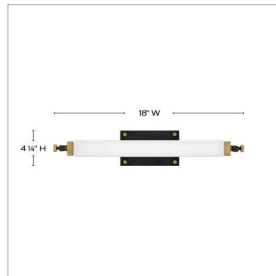

ROLLINS

51090BK-HB

SMALL LED VANITY

Rollins is both industrial in form and transitional in style. Unique rectangular etched opal glass has softly rounded edges offset by contrasting details on the backplate and the square knobs anchoring either end. This integrated LED design comes in two finish combinations, Black with Chrome and Black with Heritage Brass, and can be hung both vertically and horizontally.

DETAILS	
FINISH:	Black
MATERIAL:	Steel
GLASS:	Etched Opal
DIMMABLE:	YES - CL TYPE DIMMER (SSL7A)

DIMENSIONS	
WIDTH:	18"
HEIGHT:	4.3"
WEIGHT:	1.5lb
BACK PLATE:	5.75"W X 4.25"H
EXTENSION:	4"
TOP TO OUTLET:	2.25"

LIGHT SOURCE	
LIGHT SOURCE:	Integrated LED
LED NAME:	EL2G16W7WI
WATTAGE:	16w LED *Included
VOLTAGE:	120v
LUMENS:	1400
CRI:	95
INCANDESCENT EQUIVALENCY:	1 x 100w
DIMMABLE:	YES - CL TYPE DIMMER (SSL7A)

SHIPPING	
CARTON LENGTH:	20.8
CARTON WIDTH:	10.5
CARTON HEIGHT:	6
CARTON WEIGHT:	2