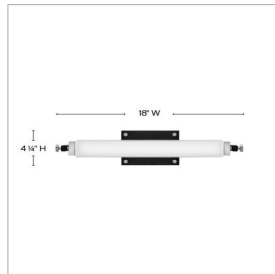

ROLLINS

51090BK-CM

SMALL LED VANITY

Rollins is both industrial in form and transitional in style. Unique rectangular etched opal glass has softly rounded edges offset by contrasting details on the backplate and the square knobs anchoring either end. This integrated LED design comes in two finish combinations, Black with Chrome and Black with Heritage Brass, and can be hung both vertically and horizontally.

DETAILS	
FINISH:	Black
MATERIAL:	Steel
GLASS:	Etched Opal
DIMMABLE:	YES - CL TYPE DIMMER (SSL7A)

DIMENSIONS	
WIDTH:	18"
HEIGHT:	4.3"
WEIGHT:	1.5lb
BACK PLATE:	5.75"W X 4.25"H
EXTENSION:	4"
TOP TO OUTLET:	2.25"

LIGHT SOURCE	
LIGHT SOURCE:	Integrated LED
LED NAME:	EL2G16W7WI
WATTAGE:	16w LED *Included
VOLTAGE:	120v
LUMENS:	1400
CRI:	95
INCANDESCENT EQUIVALENCY:	1 x 100w
DIMMABLE:	YES - CL TYPE DIMMER (SSL7A)

SHIPPING	
CARTON LENGTH:	20.8
CARTON WIDTH:	10.5
CARTON HEIGHT:	6
CARTON WEIGHT:	2