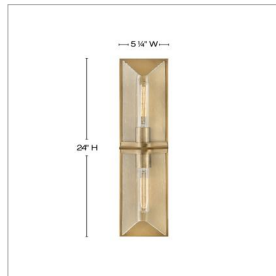

ASTORIA

50712HB

LARGE TWO LIGHT VANITY

Astoria is a sophisticated showstopper! Astoria's bias cut clear seedy glass beautifully blends with luxe finishes for a dazzling effect. It's unique silhouette makes a sleek, stylish statement in Black Oxide or Heritage Brass.

DETAILS	
FINISH:	Heritage Brass
MATERIAL:	Steel
GLASS:	Clear Seedy
DIMMABLE:	YES - WITH DIMMABLE LAMP (NOT INCLUDED)

DIMENSIONS	
WIDTH:	5.3"
HEIGHT:	24"
WEIGHT:	6lb
BACK PLATE:	5.25"W X 24"H
EXTENSION:	4"
TOP TO OUTLET:	12"

LIGHT SOURCE	
LIGHT SOURCE:	Socketed
WATTAGE:	2-8w Med. LED, 60w Equiv.
VOLTAGE:	120v

SHIPPING	
CARTON LENGTH:	28.4
CARTON WIDTH:	14.2
CARTON HEIGHT:	7.1
CARTON WEIGHT:	8.4

PRODUCT DETAILS:

- This fixture can be mounted horizontally
- Damp Rated
- Bold silhouette with dramatic details creates a modern statement
- T9 or T10 bulbs required (not included)
- This fixture can be mounted vertically
- ADA compliant design provides added accessibility and maximum clearance
- Invisimount hardware is hidden on the backplate for a clean silhouette