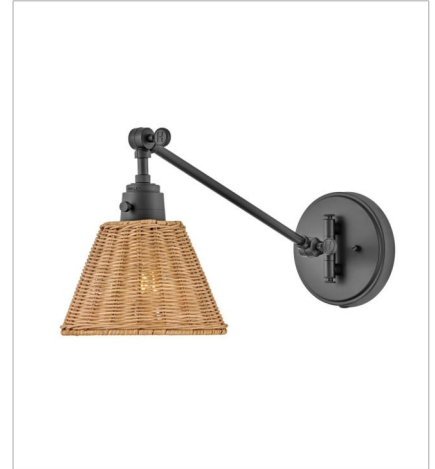

ARTI

Embodying simple elegance, Arti's functional, streamlined design can be seamlessly integrated into any space or style. Its robust, practical silhouette is crafted to enhance any room or featured décor with excellent illumination.

FINISH: Black
GLASS: Clear, Cased Opal
SHADE: Light Natural Rattan

3690BK
SMALL SINGLE LIGHT SCONCE
7.8" W, 10.3" H
Socketed
1-10w Med. LED, 60w Equiv.

3690BK-CL
MEDIUM SWING ARM SINGLE LIG...
7.8" W, 10.3" H
Socketed
1-10w Med. LED, 60w Equiv.

3690BK-NAT
MEDIUM SWING ARM SINGLE LIG...
7.8" W, 10.3" H
Socketed
1-10w Med. LED, 60w Equiv.

3691BK
MEDIUM SWING ARM SINGLE LIG...
7.8" W, 12.3" H
Socketed
1-10w Med. LED, 60w Equiv.

3691BK-CL
SMALL SINGLE LIGHT SCONCE
7.8" W, 12.3" H
Socketed
1-10w Med. LED, 60w Equiv.