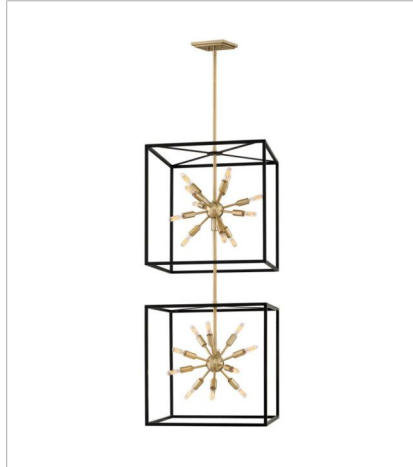

AROS

lisa mcDennon
COLLECTION

The striking Aros pendant showcases a provocative mid-century modern starburst cluster in a luxurious Warm Brass or Polished Nickel framed by an articulating, angular cage in prominent Black. For added drama, the sophisticated pendants dazzle with dimension to fill unique spaces or higher ceilings. Aros is part of the Lisa McDennon Collection.

FINISH: Black with Warm Brass accents

46314BLK
MEDIUM OPEN FRAME PENDANT
20" W, 21" H
Socketed
12-5w Cand. LED, 40w Equiv.

46316BLK
LARGE OPEN FRAME TWO TIER
20" W, 51.5" H
Socketed
24-5w Cand. LED, 40w Equiv.

46318BLK
DOUBLE XL OPEN FRAME PENDANT
20" W, 82.8" H
Socketed
36-5w Cand. LED, 25w Equiv.

46313BLK
MEDIUM CONVERTIBLE PENDANT
13" W, 14" H
Socketed
7-5w Cand. LED, 60w Equiv.

HINKLEY

HINKLEY
33000 Pin Oak Parkway
Avon Lake, OH 44012