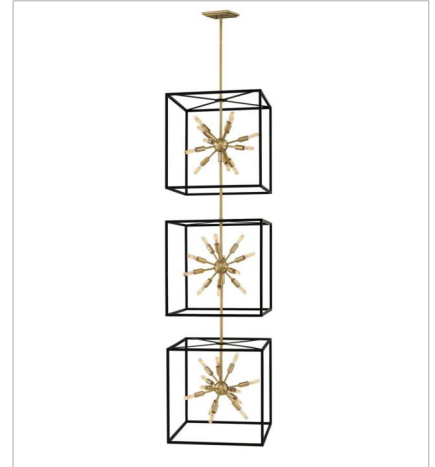

AROS

lisa mcDennon
COLLECTION

The striking Aros pendant showcases a provocative mid-century modern starburst cluster in a luxurious Warm Brass or Polished Nickel framed by an articulating, angular cage in prominent Black. For added drama, the sophisticated pendants dazzle with dimension to fill unique spaces or higher ceilings. Aros is part of the Lisa McDennon Collection.

FINISH: Black with Warm Brass accents

46314BLK
MEDIUM OPEN FRAME PENDANT
20" W, 21" H
Socketed
12-5w Cand. LED, 40w Equiv.

46316BLK
LARGE OPEN FRAME TWO TIER
20" W, 51.5" H
Socketed
24-5w Cand. LED, 40w Equiv.

46318BLK
DOUBLE XL OPEN FRAME PENDANT
20" W, 82.8" H
Socketed
36-5w Cand. LED, 25w Equiv.

46313BLK
MEDIUM CONVERTIBLE PENDANT
13" W, 14" H
Socketed
7-5w Cand. LED, 60w Equiv.

HINKLEY

HINKLEY
33000 Pin Oak Parkway
Avon Lake, OH 44012