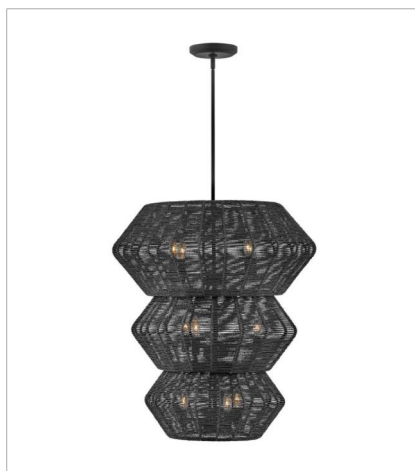

LUCA

lisa mcDennon
COLLECTION

Luca's coastal vibe is permeated with a slightly exotic edge. The bold pendant showcases a robust, woven drum shade, and a full finished cluster for plenty of functional light offered in a variety of finish options. Luca is part of the Lisa McDenon Collection.

FINISH: Black
GLASS: Clear Seedy
SHADE: Black, Camel, All Weather Rattan

40386BLK
EXTRA LARGE DRUM CHANDELIER
60" W, 17.5" H
Socketed
8-14w Med. LED, 100w Equiv.

40386BLK-CML
EXTRA LARGE DRUM CHANDELIER
60" W, 17.5" H
Socketed
8-14w Med. LED, 100w Equiv.

40387BLK
LARGE CONVERTIBLE PENDANT
20" W, 21" H
Socketed
1-14w Med. LED, 100w Equiv.

40387BLK-CML
LARGE CONVERTIBLE PENDANT
20" W, 21" H
Socketed
1-14w Med. LED, 100w Equiv.

40388BLK
DOUBLE XL MULTI TIER CHANDE...
27.8" W, 31.3" H
Socketed
10-5w Cand. LED, 60w Equiv.

hinkley.com

LUCA

Luca's coastal vibe is permeated with a slightly exotic edge. The bold pendant showcases a robust, woven drum shade, and a full finished cluster for plenty of functional light offered in a variety of finish options. Luca is part of the Lisa McDennon Collection.