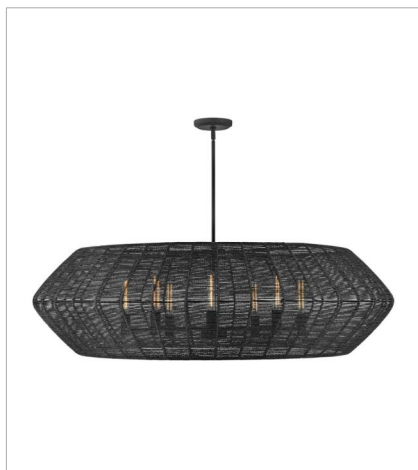

LUCA

lisa mcDennon
COLLECTION

Luca's coastal vibe is permeated with a slightly exotic edge. The bold pendant showcases a robust, woven drum shade, and a full finished cluster for plenty of functional light offered in a variety of finish options. Luca is part of the Lisa McDenon Collection.

FINISH: Black
GLASS: Clear Seedy
SHADE: Black, Camel, All Weather Rattan

40386BLK
EXTRA LARGE DRUM CHANDELIER
60" W, 17.5" H
Socketed
8-14w Med. LED, 100w Equiv.

40386BLK-CML
EXTRA LARGE DRUM CHANDELIER
60" W, 17.5" H
Socketed
8-14w Med. LED, 100w Equiv.

40387BLK
LARGE CONVERTIBLE PENDANT
20" W, 21" H
Socketed
1-14w Med. LED, 100w Equiv.

40387BLK-CML
LARGE CONVERTIBLE PENDANT
20" W, 21" H
Socketed
1-14w Med. LED, 100w Equiv.

40388BLK
DOUBLE XL MULTI TIER CHANDE...
27.8" W, 31.3" H
Socketed
10-5w Cand. LED, 60w Equiv.

hinkley.com

LUCA

Luca's coastal vibe is permeated with a slightly exotic edge. The bold pendant showcases a robust, woven drum shade, and a full finished cluster for plenty of functional light offered in a variety of finish options. Luca is part of the Lisa McDennon Collection.