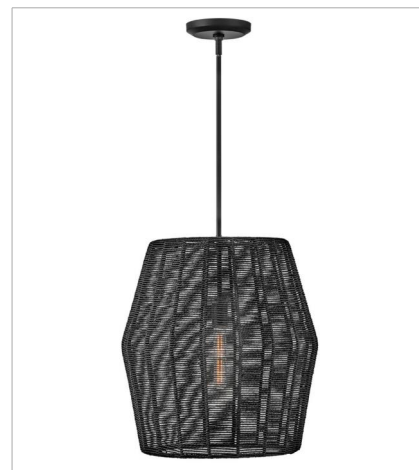

LUCA

lisa mcDennon
COLLECTION

Luca's coastal vibe is permeated with a slightly exotic edge. The bold pendant showcases a robust, woven drum shade, and a full finished cluster for plenty of functional light offered in a variety of finish options. Luca is part of the Lisa McDenon Collection.

FINISH: Black
GLASS: Clear Seedy
SHADE: Black, Camel, All Weather Rattan

40386BLK
EXTRA LARGE DRUM CHANDELIER
60" W, 17.5" H
Socketed
8-14w Med. LED, 100w Equiv.

40386BLK-CML
EXTRA LARGE DRUM CHANDELIER
60" W, 17.5" H
Socketed
8-14w Med. LED, 100w Equiv.

40387BLK
LARGE CONVERTIBLE PENDANT
20" W, 21" H
Socketed
1-14w Med. LED, 100w Equiv.

40387BLK-CML
LARGE CONVERTIBLE PENDANT
20" W, 21" H
Socketed
1-14w Med. LED, 100w Equiv.

40388BLK
DOUBLE XL MULTI TIER CHANDE...
27.8" W, 31.3" H
Socketed
10-5w Cand. LED, 60w Equiv.

hinkley.com

LUCA

Luca's coastal vibe is permeated with a slightly exotic edge. The bold pendant showcases a robust, woven drum shade, and a full finished cluster for plenty of functional light offered in a variety of finish options. Luca is part of the Lisa McDennon Collection.