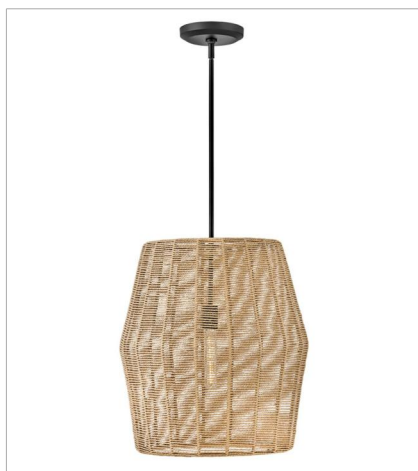

LUCA

lisa mcDennon
COLLECTION

Luca's coastal vibe is permeated with a slightly exotic edge. The bold pendant showcases a robust, woven drum shade, and a full finished cluster for plenty of functional light offered in a variety of finish options. Luca is part of the Lisa McDenon Collection.

FINISH: Black
GLASS: Clear Seedy
SHADE: Black, Camel, All Weather Rattan

40386BLK
EXTRA LARGE DRUM CHANDELIER
60" W, 17.5" H
Socketed
8-14w Med. LED, 100w Equiv.

40386BLK-CML
EXTRA LARGE DRUM CHANDELIER
60" W, 17.5" H
Socketed
8-14w Med. LED, 100w Equiv.

40387BLK
LARGE CONVERTIBLE PENDANT
20" W, 21" H
Socketed
1-14w Med. LED, 100w Equiv.

40387BLK-CML
LARGE CONVERTIBLE PENDANT
20" W, 21" H
Socketed
1-14w Med. LED, 100w Equiv.

40388BLK
DOUBLE XL MULTI TIER CHANDE...
27.8" W, 31.3" H
Socketed
10-5w Cand. LED, 60w Equiv.

hinkley.com

LUCA

Luca's coastal vibe is permeated with a slightly exotic edge. The bold pendant showcases a robust, woven drum shade, and a full finished cluster for plenty of functional light offered in a variety of finish options. Luca is part of the Lisa McDennon Collection.