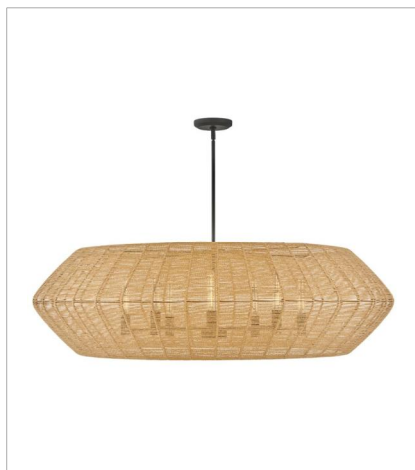

LUCA

lisa mcDennon
COLLECTION

Luca's coastal vibe is permeated with a slightly exotic edge. The bold pendant showcases a robust, woven drum shade, and a full finished cluster for plenty of functional light offered in a variety of finish options. Luca is part of the Lisa McDenon Collection.

FINISH: Black
GLASS: Clear Seedy
SHADE: Black, Camel, All Weather Rattan

40386BLK
EXTRA LARGE DRUM CHANDELIER
60" W, 17.5" H
Socketed
8-14w Med. LED, 100w Equiv.

40386BLK-CML
EXTRA LARGE DRUM CHANDELIER
60" W, 17.5" H
Socketed
8-14w Med. LED, 100w Equiv.

40387BLK
LARGE CONVERTIBLE PENDANT
20" W, 21" H
Socketed
1-14w Med. LED, 100w Equiv.

40387BLK-CML
LARGE CONVERTIBLE PENDANT
20" W, 21" H
Socketed
1-14w Med. LED, 100w Equiv.

40388BLK
DOUBLE XL MULTI TIER CHANDE...
27.8" W, 31.3" H
Socketed
10-5w Cand. LED, 60w Equiv.

hinkley.com

LUCA

Luca's coastal vibe is permeated with a slightly exotic edge. The bold pendant showcases a robust, woven drum shade, and a full finished cluster for plenty of functional light offered in a variety of finish options. Luca is part of the Lisa McDennon Collection.