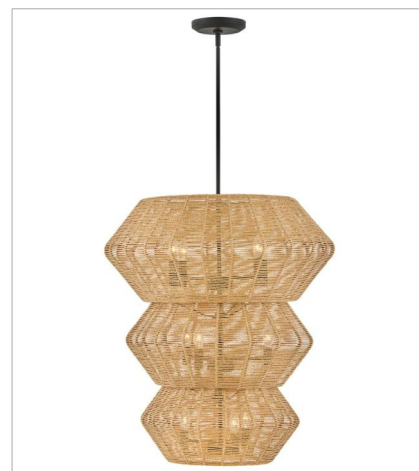

LUCA

lisa mcDennon
COLLECTION

Luca's coastal vibe is permeated with a slightly exotic edge. The bold pendant showcases a robust, woven drum shade, and a full finished cluster for plenty of functional light offered in a variety of finish options. Luca is part of the Lisa McDenon Collection.

FINISH: Black
GLASS: Clear Seedy
SHADE: Black, Camel, All Weather Rattan

40386BLK
EXTRA LARGE DRUM CHANDELIER
60" W, 17.5" H
Socketed
8-14w Med. LED, 100w Equiv.

40386BLK-CML
EXTRA LARGE DRUM CHANDELIER
60" W, 17.5" H
Socketed
8-14w Med. LED, 100w Equiv.

40387BLK
LARGE CONVERTIBLE PENDANT
20" W, 21" H
Socketed
1-14w Med. LED, 100w Equiv.

40387BLK-CML
LARGE CONVERTIBLE PENDANT
20" W, 21" H
Socketed
1-14w Med. LED, 100w Equiv.

40388BLK
DOUBLE XL MULTI TIER CHANDE...
27.8" W, 31.3" H
Socketed
10-5w Cand. LED, 60w Equiv.

hinkley.com

LUCA

Luca's coastal vibe is permeated with a slightly exotic edge. The bold pendant showcases a robust, woven drum shade, and a full finished cluster for plenty of functional light offered in a variety of finish options. Luca is part of the Lisa McDennon Collection.