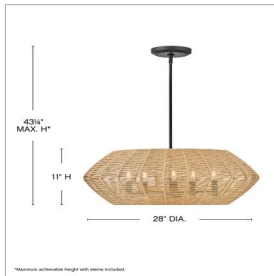

lisa mcdennon
COLLECTION

LUCA

40384BLK-CML

MEDIUM CONVERTIBLE DRUM CHANDELIER

Luca's coastal vibe is permeated with a slightly exotic edge. The bold pendant showcases a robust, woven drum shade, and a full finished cluster for plenty of functional light offered in a variety of finish options. Luca is part of the Lisa McDennon Collection.

DETAILS	
FINISH:	Black
MATERIAL:	Steel
SHADE:	Camel
SLOPE DEGREE:	90
DIMMABLE:	YES - WITH DIMMABLE LAMP (NOT INCLUDED)

DIMENSIONS	
WIDTH:	28"
HEIGHT:	11"
WEIGHT:	9lb

LIGHT SOURCE	
LIGHT SOURCE:	Socketed
WATTAGE:	5-5w Cand. LED, 60w Equiv.
VOLTAGE:	120v

MOUNTING	
CANOPY:	6.5" Dia.
LEAD WIRE:	1 X 120"
MAX HEIGHT:	43.3

SHIPPING	
CARTON LENGTH:	30.7
CARTON WIDTH:	14.2
CARTON HEIGHT:	30.7
CARTON WEIGHT:	15.4

PRODUCT DETAILS:

- Dry Rated
- Includes (1) 6" stem and (2) 12" stems to customize hanging height
- Can be hung on a sloped ceiling
- Convertible design can be hung as a chandelier or semi-flush mount
- Eclectic style that mixes unconventional elements; Unique and sophisticated designs that feel modern and vintage at the same time
- Convertible design can be hung as a pendant or semi-flush mount
- Part of the Lisa McDennon Collection of eclectic lighting designs, blending traditional and modern West Coast styles with striking natural elements, sculptural silhouettes, and layered textiles