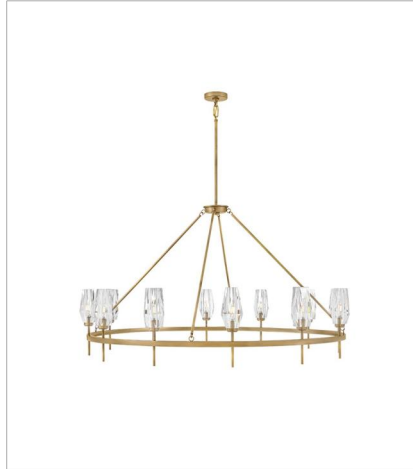

38259HB
EXTRA LARGE SINGLE TIER CHA...
58" W, 32.3" H
Socketed
12-5w Cand. LED, 60w Equiv.