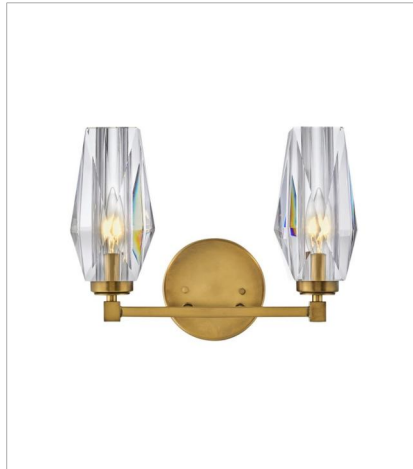

# ANA

An embodiment of modern elegance, Ana's faceted heavy-cut crystal gleams against a Black Oxide, Heritage Brass, or Polished Nickel finish. Like a piece of statement-making jewelry, Ana is the signature finishing touch in any setting.

**FINISH:** Heritage Brass  
**GLASS:** Faceted Clear Crystal

**38250HB**  
LARGE SINGLE LIGHT SCONCE  
5.3" W, 25" H  
Socketed  
1-5w Cand. LED, 60w Equiv.

**52482HB**  
SMALL TWO LIGHT VANITY  
13.8" W, 10.3" H  
Socketed  
2-5w Cand. LED, 60w Equiv.

**52483HB**  
MEDIUM THREE LIGHT VANITY  
23.5" W, 10.3" H  
Socketed  
3-5w Cand. LED, 60w Equiv.

**38255HB**  
MEDIUM SINGLE TIER CHANDELIER  
30" W, 22.8" H  
Socketed  
6-5w Cand. LED, 60w Equiv.

**38256HB**  
MEDIUM EIGHT LIGHT LINEAR  
46" W, 14" H  
Socketed  
8-5w Cand. LED, 60w Equiv.

**38257HB**  
EXTRA SMALL PENDANT  
6.5" W, 14" H  
Socketed  
1-5w Cand. LED, 60w Equiv.