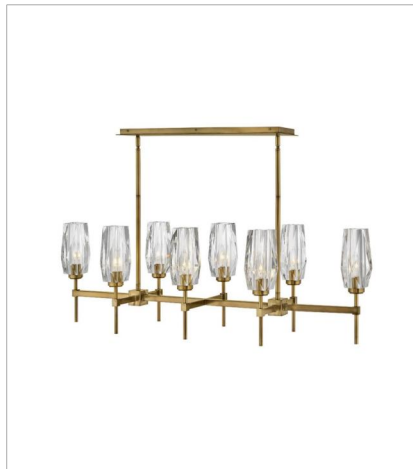

# ANA

An embodiment of modern elegance, Ana's faceted heavy-cut crystal gleams against a Black Oxide, Heritage Brass, or Polished Nickel finish. Like a piece of statement-making jewelry, Ana is the signature finishing touch in any setting.

**FINISH:** Heritage Brass  
**GLASS:** Faceted Clear Crystal

**38250HB**  
LARGE SINGLE LIGHT SCONCE  
5.3" W, 25" H  
Socketed  
1-5w Cand. LED, 60w Equiv.

**52482HB**  
SMALL TWO LIGHT VANITY  
13.8" W, 10.3" H  
Socketed  
2-5w Cand. LED, 60w Equiv.

**52483HB**  
MEDIUM THREE LIGHT VANITY  
23.5" W, 10.3" H  
Socketed  
3-5w Cand. LED, 60w Equiv.

**38255HB**  
MEDIUM SINGLE TIER CHANDELIER  
30" W, 22.8" H  
Socketed  
6-5w Cand. LED, 60w Equiv.

**38256HB**  
MEDIUM EIGHT LIGHT LINEAR  
46" W, 14" H  
Socketed  
8-5w Cand. LED, 60w Equiv.

**38257HB**  
EXTRA SMALL PENDANT  
6.5" W, 14" H  
Socketed  
1-5w Cand. LED, 60w Equiv.