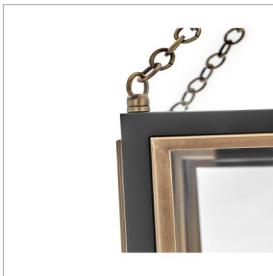

SHAW

32987BK

SMALL PENDANT

Traditional in style and unique in character, Shaw is a showstopper for indoor and outdoor spaces.

Distinguished by its dramatic frame and enchanting design elements, Shaw's robust, clear glass panels, rich two-tone finish, and captivating details unite to deliver dashing heritage charm.

DETAILS	
FINISH:	Black
MATERIAL:	Steel
GLASS:	Clear
SLOPE DEGREE:	90
DIMMABLE:	YES - WITH DIMMABLE LAMP (NOT INCLUDED)

DIMENSIONS	
WIDTH:	10"
HEIGHT:	22.8"
WEIGHT:	11.2lb

LIGHT SOURCE	
LIGHT SOURCE:	Socketed
WATTAGE:	1-14w Med. LED, 100w Equiv.
VOLTAGE:	120v

MOUNTING	
CANOPY:	5.5" Dia.
LEAD WIRE:	1 X 120"
MAX HEIGHT:	54.8

SHIPPING	
CARTON LENGTH:	17.5
CARTON WIDTH:	12.4
CARTON HEIGHT:	15.6
CARTON WEIGHT:	15.7

PRODUCT DETAILS:

- Dry Rated
- Includes (1) 6" stem and (2) 12" stems to customize hanging height
- Classic, elegant lines and timeless details enhance a traditional space
- Can be hung on a sloped ceiling