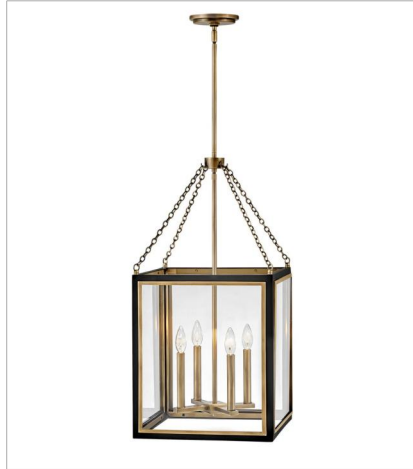

HANGING

Traditional in style and unique in character, Shaw is a showstopper for indoor and outdoor spaces. Distinguished by its dramatic frame and enchanting design elements, Shaw's robust, clear glass panels, rich two-tone finish, and captivating details unite to deliver dashing heritage charm.

FINISH: Black with Heritage Brass accents, Black with Burnished Bronze accents

GLASS: Clear

32980BK
LARGE TWO LIGHT SCONCE
5" W, 22" H
Socketed
2-10w Med. LED

32984BK
MEDIUM PENDANT
15.5" W, 31.5" H
Socketed
4-5w Cand. LED, 60w Equiv.

32987BK
SMALL PENDANT
10" W, 22.8" H
Socketed
1-14w Med. LED, 100w Equiv.

32988BK
MEDIUM MULTI TIER PENDANT
15.5" W, 41.3" H
Socketed
8-5w Cand. LED, 60w Equiv.

32981BK
MEDIUM FLUSH MOUNT
14" W, 6.5" H
Socketed
2-10w Med. LED

Traditional in style and unique in character, Shaw is a showstopper for indoor and outdoor spaces. Distinguished by its dramatic frame and enchanting design elements, Shaw's robust, clear glass panels, rich two-tone finish, and captivating details unite to deliver dashing heritage charm.