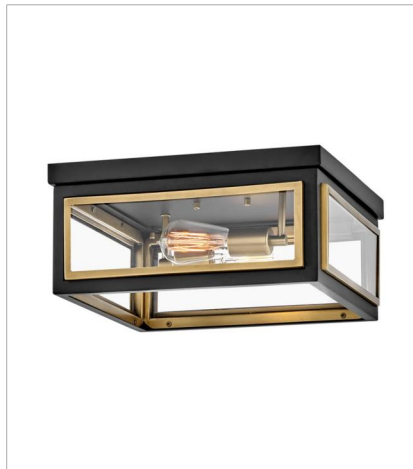

HANGING

Traditional in style and unique in character, Shaw is a showstopper for indoor and outdoor spaces. Distinguished by its dramatic frame and enchanting design elements, Shaw's robust, clear glass panels, rich two-tone finish, and captivating details unite to deliver dashing heritage charm.

FINISH: Black with Heritage Brass accents, Black with Burnished Bronze accents

GLASS: Clear

32980BK
LARGE TWO LIGHT SCONCE
5" W, 22" H
Socketed
2-10w Med. LED

32984BK
MEDIUM PENDANT
15.5" W, 31.5" H
Socketed
4-5w Cand. LED, 60w Equiv.

32987BK
SMALL PENDANT
10" W, 22.8" H
Socketed
1-14w Med. LED, 100w Equiv.

32988BK
MEDIUM MULTI TIER PENDANT
15.5" W, 41.3" H
Socketed
8-5w Cand. LED, 60w Equiv.

32981BK
MEDIUM FLUSH MOUNT
14" W, 6.5" H
Socketed
2-10w Med. LED

Traditional in style and unique in character, Shaw is a showstopper for indoor and outdoor spaces. Distinguished by its dramatic frame and enchanting design elements, Shaw's robust, clear glass panels, rich two-tone finish, and captivating details unite to deliver dashing heritage charm.