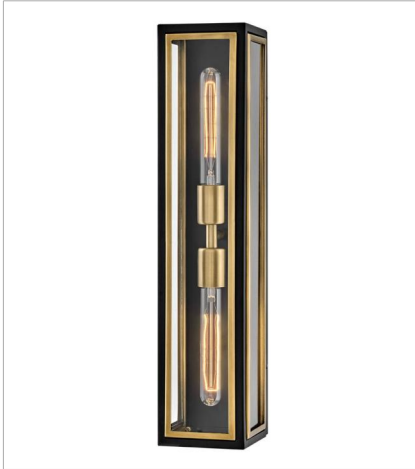

HANGING

Traditional in style and unique in character, Shaw is a showstopper for indoor and outdoor spaces. Distinguished by its dramatic frame and enchanting design elements, Shaw's robust, clear glass panels, rich two-tone finish, and captivating details unite to deliver dashing heritage charm.

FINISH: Black with Heritage Brass accents, Black with Burnished Bronze accents

GLASS: Clear

32980BK
LARGE TWO LIGHT SCONCE
5" W, 22" H
Socketed
2-10w Med. LED

32984BK
MEDIUM PENDANT
15.5" W, 31.5" H
Socketed
4-5w Cand. LED, 60w Equiv.

32987BK
SMALL PENDANT
10" W, 22.8" H
Socketed
1-14w Med. LED, 100w Equiv.

32988BK
MEDIUM MULTI TIER PENDANT
15.5" W, 41.3" H
Socketed
8-5w Cand. LED, 60w Equiv.

32981BK
MEDIUM FLUSH MOUNT
14" W, 6.5" H
Socketed
2-10w Med. LED

Traditional in style and unique in character, Shaw is a showstopper for indoor and outdoor spaces. Distinguished by its dramatic frame and enchanting design elements, Shaw's robust, clear glass panels, rich two-tone finish, and captivating details unite to deliver dashing heritage charm.