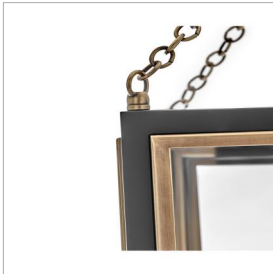

SHAW

32984BK

MEDIUM PENDANT

Traditional in style and unique in character, Shaw is a showstopper for indoor and outdoor spaces.

Distinguished by its dramatic frame and enchanting design elements, Shaw's robust, clear glass panels, rich two-tone finish, and captivating details unite to deliver dashing heritage charm.

DETAILS	
FINISH:	Black
MATERIAL:	Steel
GLASS:	Clear
SLOPE DEGREE:	90
DIMMABLE:	YES - WITH DIMMABLE LAMP (NOT INCLUDED)

DIMENSIONS	
WIDTH:	15.5"
HEIGHT:	31.5"
WEIGHT:	21.7lb

LIGHT SOURCE	
LIGHT SOURCE:	Socketed
WATTAGE:	4-5w Cand. LED, 60w Equiv.
VOLTAGE:	120v

MOUNTING	
CANOPY:	5.5" Dia.
LEAD WIRE:	1 X 120"
MAX HEIGHT:	63.5

SHIPPING	
CARTON LENGTH:	21.3
CARTON WIDTH:	18.1
CARTON HEIGHT:	21.5
CARTON WEIGHT:	30.4

PRODUCT DETAILS:

- Dry Rated
- Includes (1) 6" stem and (2) 12" stems to customize hanging height
- Classic, elegant lines and timeless details enhance a traditional space
- Can be hung on a sloped ceiling