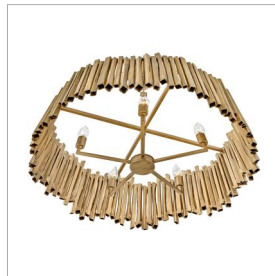

lisa mcdennon
COLLECTION

ROCA

30025BNG

MEDIUM DRUM CHANDELIER

Gleaming with both natural and glam influences, Roca makes a dramatic statement. Part of the Lisa McDennon Collection, this dazzling design stands apart with its striking sculptural silhouette. Roca radiates an edgy organic elegance with handmade, hand-painted square rods in Burnished Gold.

DETAILS

FINISH:	Burnished Gold
MATERIAL:	Steel
SLOPE DEGREE:	90
DIMMABLE:	YES - WITH DIMMABLE LAMP (NOT INCLUDED)

DIMENSIONS

WIDTH:	24"
HEIGHT:	26"
WEIGHT:	29.4lb

LIGHT SOURCE

LIGHT SOURCE:	Socketed
WATTAGE:	5-5w Cand. LED, 60w Equiv.
VOLTAGE:	120v

MOUNTING

CANOPY:	6.5" Dia.
LEAD WIRE:	1 X 144"

SHIPPING

CARTON LENGTH:	27.5
CARTON WIDTH:	27.5
CARTON HEIGHT:	15.5
CARTON WEIGHT:	41.8

PRODUCT DETAILS:

- Dry Rated
- Can be hung on a sloped ceiling
- Bold silhouette with dramatic details creates a modern statement
- This design features a luxurious gold finish with an opulent sheen
- Part of the Lisa McDennon Collection of eclectic lighting designs, blending traditional and modern West Coast styles with striking natural elements, sculptural silhouettes, and layered textiles