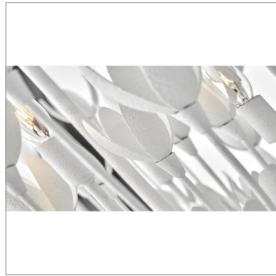

lisa mcdennon
COLLECTION

FLORA

30016TXP

MEDIUM MULTI TIER CHANDELIER

Flora is a work of art inspired by the delicate nature and beauty of florals. Blurring the line between lighting and sculpture, Flora's handmade, hand-painted blooms mesmerizingly unfold while the bulbs beautifully nestle inside.

DETAILS	
FINISH:	Textured Plaster
MATERIAL:	Steel
SLOPE DEGREE:	90
DIMMABLE:	YES - WITH DIMMABLE LAMP (NOT INCLUDED)

DIMENSIONS	
WIDTH:	26.3"
HEIGHT:	34.3"
WEIGHT:	27.1lb

LIGHT SOURCE	
LIGHT SOURCE:	Socketed
WATTAGE:	6-5w Cand. LED, 60w Equiv.
VOLTAGE:	120v

MOUNTING	
CANOPY:	6.5" Dia.
LEAD WIRE:	1 X 120"

SHIPPING	
CARTON LENGTH:	31
CARTON WIDTH:	31
CARTON HEIGHT:	22
CARTON WEIGHT:	40.7

PRODUCT DETAILS:

- Dry Rated
- Can be hung on a sloped ceiling
- Merging the best of traditional and modern elements with a sophisticated and streamlined look
- Part of the Lisa McDennon Collection of eclectic lighting designs, blending traditional and modern West Coast styles with striking natural elements, sculptural silhouettes, and layered textiles