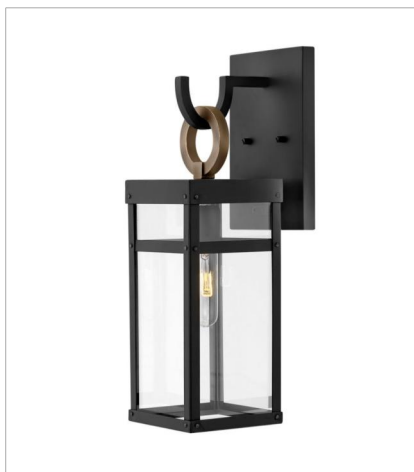

PORTER

A fusion of chic styles makes Porter a design standout. Merging Modern Farmhouse, Industrial and Arts and Crafts elements, the fine rivet details and a sturdy hanger loop create a stunning and distinctive statement.

FINISH: Black with Burnished Bronze accents

GLASS: Clear

2808BK-LL
MEDIUM SINGLE TIER
12" W, 31.3" H
Socketed
4-2w Med. LED *Included

2800BK-LL
MEDIUM WALL MOUNT LANTERN
6" W, 18.5" H
Socketed
1-2w Med. LED *Included

2804BK-LL
LARGE WALL MOUNT LANTERN
6.5" W, 22" H
Socketed
1-2w Med. LED *Included

2805BK-LL
LARGE WALL MOUNT LANTERN
7.5" W, 25" H
Socketed
1-4w Med. LED *Included

2806BK-LL
SMALL WALL MOUNT LANTERN
5.5" W, 13" H
Socketed
1-2w Med. LED *Included

A fusion of chic styles makes Porter a design standout. Merging Modern Farmhouse, Industrial and Arts and Crafts elements, the fine rivet details and a sturdy hanger loop create a stunning and distinctive statement.