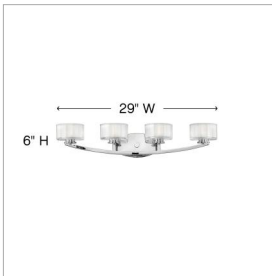

MERIDIAN

5594CM

FOUR LIGHT VANITY

Meridian features minimal transitional styling with clean lines and low-profile faceted 1/2" thick glass. Overscaled barrel knob detailing completes this simplistic design.

DETAILS	
FINISH:	Chrome
MATERIAL:	Metal
GLASS:	Thick Faceted Clear Inside Etched
DIMMABLE:	Yes

DIMENSIONS	
WIDTH:	29"
HEIGHT:	6"
WEIGHT:	11lb
BACK PLATE:	8"W X 4.5"H
EXTENSION:	6.3"
TOP TO OUTLET:	3.75"

LIGHT SOURCE	
LIGHT SOURCE:	Socketed
WATTAGE:	4-60w G-9 *Included
VOLTAGE:	120v

SHIPPING	
CARTON LENGTH:	30.5
CARTON WIDTH:	8.5
CARTON HEIGHT:	8.5
CARTON WEIGHT:	12

PRODUCT DETAILS:

- Suitable for use in damp locations as defined by NEC and CEC. Meets United States UL Underwriters Laboratories & CSA Canadian Standards Association Product Safety Standards.
- Sparkling chrome with reflective finish
- Merging the best of traditional and modern elements with a sophisticated and streamlined look