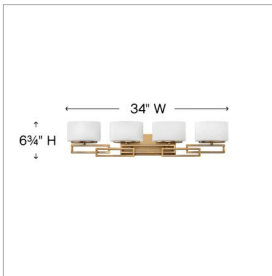

LANZA

5104BR

FOUR LIGHT VANITY

Lanza features contemporary styling with geometric patterns that are emphasized in Antique Nickel, Brushed Bronze and Buckeye Bronze finishes. The elongated oval, etched opal glass reinforces its sleek design.

DETAILS	
FINISH:	Brushed Bronze
MATERIAL:	Metal
GLASS:	Etched Opal
DIMMABLE:	Yes

DIMENSIONS	
WIDTH:	34"
HEIGHT:	6.8"
WEIGHT:	8lb
BACK PLATE:	12"W X 4.75"H
EXTENSION:	5"
TOP TO OUTLET:	4"

LIGHT SOURCE	
LIGHT SOURCE:	Socketed
WATTAGE:	4-60w G-9 *Included or 4-5w G9 LED, 60w Equiv.
VOLTAGE:	120v

SHIPPING	
CARTON LENGTH:	11
CARTON WIDTH:	34
CARTON HEIGHT:	7
CARTON WEIGHT:	10

PRODUCT DETAILS:

- This fixture can only be mounted with shades/glass facing up toward the ceiling
- Damp Rated
- Merging the best of traditional and modern elements with a sophisticated and streamlined look
- Invisimount hardware is hidden on the backplate for a clean silhouette