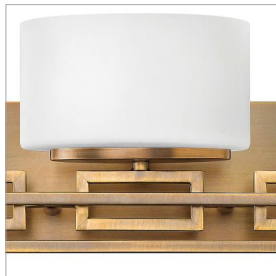

LANZA

5103BR

THREE LIGHT VANITY

Lanza features contemporary styling with geometric patterns that are emphasized in Antique Nickel, Brushed Bronze and Buckeye Bronze finishes. The elongated oval, etched opal glass reinforces its sleek design.

DETAILS	
FINISH:	Brushed Bronze
MATERIAL:	Metal
GLASS:	Etched Opal
DIMMABLE:	Yes

DIMENSIONS	
WIDTH:	25"
HEIGHT:	6.8"
WEIGHT:	6lb
BACK PLATE:	12"W X 4.75"H
EXTENSION:	5"
TOP TO OUTLET:	4"

LIGHT SOURCE	
LIGHT SOURCE:	Socketed
WATTAGE:	3-60w G-9 *Included or 3-5w G9 LED, 60w Equiv.
VOLTAGE:	120v

SHIPPING	
CARTON LENGTH:	11
CARTON WIDTH:	25.5
CARTON HEIGHT:	7
CARTON WEIGHT:	7

PRODUCT DETAILS:

- This fixture can only be mounted with shades/glass facing up toward the ceiling
- Damp Rated
- Merging the best of traditional and modern elements with a sophisticated and streamlined look
- Invisimount hardware is hidden on the backplate for a clean silhouette