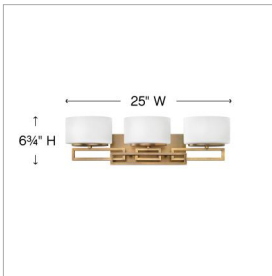

LANZA

5103BR

THREE LIGHT VANITY

Lanza features contemporary styling with geometric patterns that are emphasized in Antique Nickel, Brushed Bronze and Buckeye Bronze finishes. The elongated oval, etched opal glass reinforces its sleek design.

DETAILS	
FINISH:	Brushed Bronze
MATERIAL:	Metal
GLASS:	Etched Opal
DIMMABLE:	Yes

DIMENSIONS	
WIDTH:	25"
HEIGHT:	6.8"
WEIGHT:	6lb
BACK PLATE:	12"W X 4.75"H
EXTENSION:	5"
TOP TO OUTLET:	4"

LIGHT SOURCE	
LIGHT SOURCE:	Socketed
WATTAGE:	3-60w G-9 *Included or 3-5w G9 LED, 60w Equiv.
VOLTAGE:	120v

SHIPPING	
CARTON LENGTH:	11
CARTON WIDTH:	25.5
CARTON HEIGHT:	7
CARTON WEIGHT:	7

PRODUCT DETAILS:

- This fixture can only be mounted with shades/glass facing up toward the ceiling
- Damp Rated
- Merging the best of traditional and modern elements with a sophisticated and streamlined look
- Invisimount hardware is hidden on the backplate for a clean silhouette