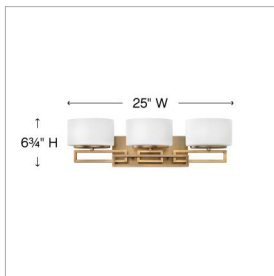

LANZA

5103BR

THREE LIGHT VANITY

Lanza features contemporary styling with geometric patterns that are emphasized in Antique Nickel, Brushed Bronze and Buckeye Bronze finishes. The elongated oval, etched opal glass reinforces its sleek design.

DETAILS	
FINISH:	Brushed Bronze
MATERIAL:	Metal
GLASS:	Etched Opal
DIMMABLE:	Yes

DIMENSIONS	
WIDTH:	25"
HEIGHT:	6.8"
WEIGHT:	6lb
BACK PLATE:	12"W X 4.75"H
EXTENSION:	5"
TOP TO OUTLET:	4"

LIGHT SOURCE	
LIGHT SOURCE:	Socketed
WATTAGE:	3-60w G-9 *Included or 3-5w G9 LED, 60w Equiv.
VOLTAGE:	120v

SHIPPING	
CARTON LENGTH:	11
CARTON WIDTH:	25.5
CARTON HEIGHT:	7
CARTON WEIGHT:	7

PRODUCT DETAILS:

- This fixture can only be mounted with shades/glass facing up toward the ceiling
- Damp Rated
- Merging the best of traditional and modern elements with a sophisticated and streamlined look
- Invisimount hardware is hidden on the backplate for a clean silhouette