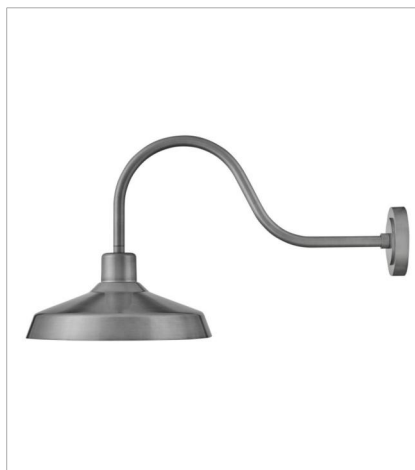

FORGE

COASTAL
ELEMENTS™
collection

Inspired by a lighting industry staple barn light, Forge features a practical outdoor lighting solution to withstand the elements. Whether it is enduring harsh sunrays, extreme cold or continuous salt air, Forge is built to last with an industrial chic flair. Part of the Coastal Elements Collection, Forge is available in a variety of anti-fading finishes that are resistant to rust and corrosion with a 5-year warranty.

FINISH: Antique Brushed Aluminum
SHADE: Composite

12070AL
LARGE WALL MOUNT BARN LIGHT
16" W, 16.5" H
Socketed
1-14w Med. LED, 100w Equiv.

12074AL
LARGE WALL MOUNT BARN LIGHT
16" W, 17.5" H
Socketed
1-14w Med. LED, 100w Equiv.

12076AL
SMALL WALL MOUNT BARN LIGHT
9.5" W, 9" H
Socketed
1-14w Med. LED, 100w Equiv.

12071AL
LARGE POST MOUNT LANTERN
16" W, 22" H
Socketed
1-14w Med. LED, 100w Equiv.

12072AL
SMALL FLUSH MOUNT
12" W, 6.5" H
Socketed
1-12w Med. LED, 100w Equiv.