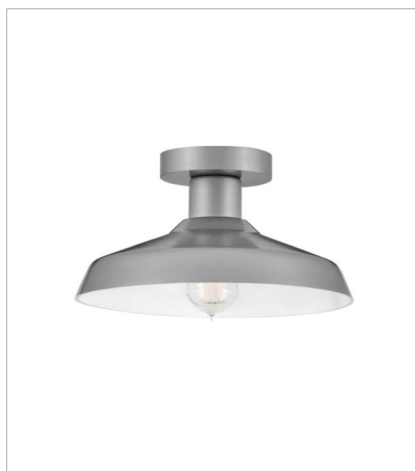

FORGE

COASTAL
ELEMENTS™
collection

Inspired by a lighting industry staple barn light, Forge features a practical outdoor lighting solution to withstand the elements. Whether it is enduring harsh sunrays, extreme cold or continuous salt air, Forge is built to last with an industrial chic flair. Part of the Coastal Elements Collection, Forge is available in a variety of anti-fading finishes that are resistant to rust and corrosion with a 5-year warranty.

FINISH: Antique Brushed Aluminum
SHADE: Composite

12070AL
LARGE WALL MOUNT BARN LIGHT
16" W, 16.5" H
Socketed
1-14w Med. LED, 100w Equiv.

12074AL
LARGE WALL MOUNT BARN LIGHT
16" W, 17.5" H
Socketed
1-14w Med. LED, 100w Equiv.

12076AL
SMALL WALL MOUNT BARN LIGHT
9.5" W, 9" H
Socketed
1-14w Med. LED, 100w Equiv.

12071AL
LARGE POST MOUNT LANTERN
16" W, 22" H
Socketed
1-14w Med. LED, 100w Equiv.

12072AL
SMALL FLUSH MOUNT
12" W, 6.5" H
Socketed
1-12w Med. LED, 100w Equiv.