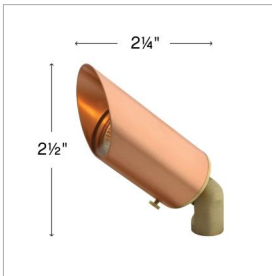

ACCENT SPOT LIGHT

1583NC

COPPER SPOT LIGHT

A wiring kit and ground spike is supplied.

DETAILS	
FINISH:	Natural Copper
MATERIAL:	Copper
GLASS:	Clear
DIMMABLE:	YES - WITH DIMMABLE LAMP (NOT INCLUDED)

DIMENSIONS	
WIDTH:	7"
HEIGHT:	3"
DEPTH:	2.3
WEIGHT:	1.5lb

LIGHT SOURCE	
LIGHT SOURCE:	Socketed
WATTAGE:	1-8w MR16 LED, 12w Equiv.
VOLTAGE:	12v
TRANSFORMER REQUIRED:	Yes

MOUNTING	
LEAD WIRE:	1 X 18"

SHIPPING	
CARTON LENGTH:	9.5
CARTON WIDTH:	5
CARTON HEIGHT:	3.5
CARTON WEIGHT:	2