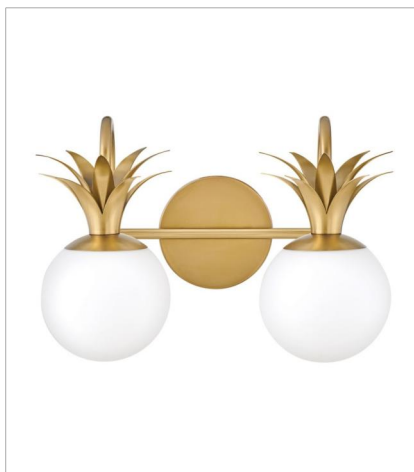

PALMA

Palma charmingly blends European elegance with timeless touches of the classic pineapple motif. Sophisticated and modern, Palma is infused with a dash of Old World glamour. This enduring design creates a balanced sensation of both refinement and ease as part of overall appeal.

FINISH: Heritage Brass
GLASS: Etched Opal, Clear

54150HB
MEDIUM SINGLE LIGHT VANITY
5.5" W, 10.5" H
Socketed
1-5w G9 LED

54152HB
SMALL TWO LIGHT VANITY
14.8" W, 10.5" H
Socketed
2-5w G9 LED

54153HB
MEDIUM THREE LIGHT VANITY
24" W, 10.5" H
Socketed
3-5w G9 LED