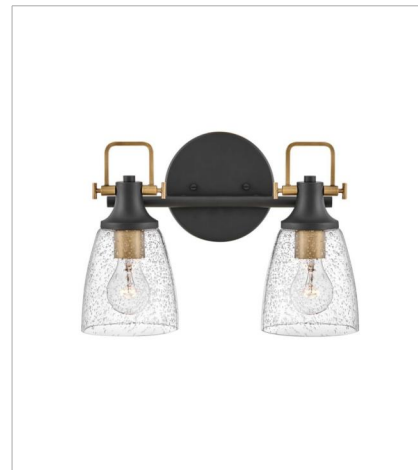

# EASTON

With style elements that blend both hip and historical, Easton exudes a modern industrial vibe. Bold clear seedy glass shades pair with a distinctive top yoke and vintage-inspired knobs for a robust silhouette.

**FINISH:** Black with Heritage Brass accents, Black with Chrome accents  
**GLASS:** Clear Seedy

**51270BK**  
MEDIUM SINGLE LIGHT VANITY  
6" W, 10.5" H  
Socketed  
1-10w Med. LED, 100w Equiv.

**51270BK-CM**  
MEDIUM SINGLE LIGHT VANITY  
6" W, 10.5" H  
Socketed  
1-10w Med. LED, 100w Equiv.

**51272BK**  
SMALL TWO LIGHT VANITY  
14.5" W, 10.5" H  
Socketed  
2-10w Med. LED, 100w Equiv.

**51272BK-CM**  
SMALL TWO LIGHT VANITY  
14.5" W, 10.5" H  
Socketed  
2-10w Med. LED, 100w Equiv.

**51273BK**  
MEDIUM THREE LIGHT VANITY  
24" W, 10.5" H  
Socketed  
3-10w Med. LED, 100w Equiv.

**51273BK-CM**  
MEDIUM THREE LIGHT VANITY  
24" W, 10.5" H  
Socketed  
3-10w Med. LED, 100w Equiv.