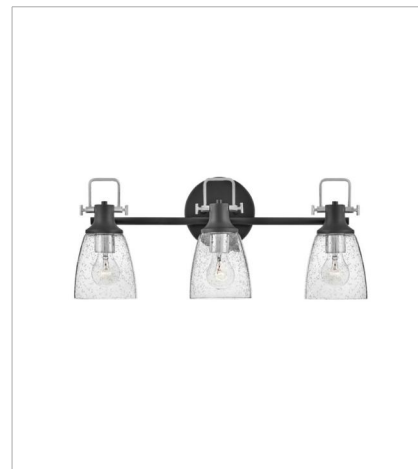

# EASTON

With style elements that blend both hip and historical, Easton exudes a modern industrial vibe. Bold clear seedy glass shades pair with a distinctive top yoke and vintage-inspired knobs for a robust silhouette.

**FINISH:** Black with Heritage Brass accents, Black with Chrome accents  
**GLASS:** Clear Seedy

**51270BK**  
MEDIUM SINGLE LIGHT VANITY  
6" W, 10.5" H  
Socketed  
1-10w Med. LED, 100w Equiv.

**51270BK-CM**  
MEDIUM SINGLE LIGHT VANITY  
6" W, 10.5" H  
Socketed  
1-10w Med. LED, 100w Equiv.

**51272BK**  
SMALL TWO LIGHT VANITY  
14.5" W, 10.5" H  
Socketed  
2-10w Med. LED, 100w Equiv.

**51272BK-CM**  
SMALL TWO LIGHT VANITY  
14.5" W, 10.5" H  
Socketed  
2-10w Med. LED, 100w Equiv.

**51273BK**  
MEDIUM THREE LIGHT VANITY  
24" W, 10.5" H  
Socketed  
3-10w Med. LED, 100w Equiv.

**51273BK-CM**  
MEDIUM THREE LIGHT VANITY  
24" W, 10.5" H  
Socketed  
3-10w Med. LED, 100w Equiv.