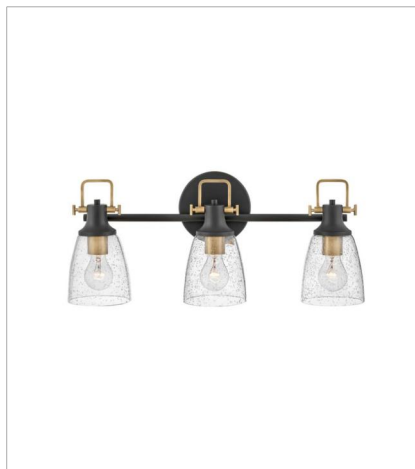

# EASTON

With style elements that blend both hip and historical, Easton exudes a modern industrial vibe. Bold clear seedy glass shades pair with a distinctive top yoke and vintage-inspired knobs for a robust silhouette.

**FINISH:** Black with Heritage Brass accents, Black with Chrome accents  
**GLASS:** Clear Seedy

**51270BK**  
MEDIUM SINGLE LIGHT VANITY  
6" W, 10.5" H  
Socketed  
1-10w Med. LED, 100w Equiv.

**51270BK-CM**  
MEDIUM SINGLE LIGHT VANITY  
6" W, 10.5" H  
Socketed  
1-10w Med. LED, 100w Equiv.

**51272BK**  
SMALL TWO LIGHT VANITY  
14.5" W, 10.5" H  
Socketed  
2-10w Med. LED, 100w Equiv.

**51272BK-CM**  
SMALL TWO LIGHT VANITY  
14.5" W, 10.5" H  
Socketed  
2-10w Med. LED, 100w Equiv.

**51273BK**  
MEDIUM THREE LIGHT VANITY  
24" W, 10.5" H  
Socketed  
3-10w Med. LED, 100w Equiv.

**51273BK-CM**  
MEDIUM THREE LIGHT VANITY  
24" W, 10.5" H  
Socketed  
3-10w Med. LED, 100w Equiv.