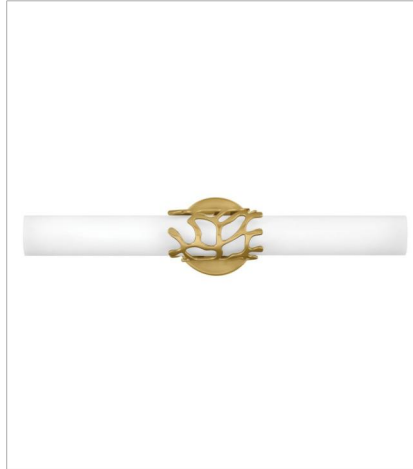

# LYRA

Projecting a sense of maritime wonder, Lyra embraces modern technology without sacrificing its timeless coastal allure. An eye-catching die-cast coral bracelet centers the design and wraps etched opal glass. The transitional silhouette can be mounted horizontally or vertically with an unseen Invismount system that showcases the clean, elegant look. Offered in a variety of finishes, Lyra is sure to embellish any space.

**FINISH:** Lacquered Brass  
**GLASS:** Etched Opal

**50871LCB**  
MEDIUM LED SCONCE  
4.8" W, 16" H  
Integrated LED  
20w LED \*Included

**50872LCB**  
MEDIUM LED VANITY  
22.5" W, 4.8" H  
Integrated LED  
36w LED \*Included

**50873LCB**  
LARGE LED VANITY  
31.3" W, 4.8" H  
Integrated LED  
53w LED \*Included