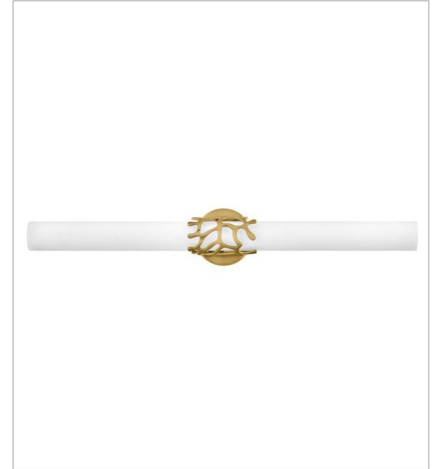

# LYRA

Projecting a sense of maritime wonder, Lyra embraces modern technology without sacrificing its timeless coastal allure. An eye-catching die-cast coral bracelet centers the design and wraps etched opal glass. The transitional silhouette can be mounted horizontally or vertically with an unseen Invismount system that showcases the clean, elegant look. Offered in a variety of finishes, Lyra is sure to embellish any space.

**FINISH:** Lacquered Brass  
**GLASS:** Etched Opal

**50871LCB**  
MEDIUM LED SCONCE  
4.8" W, 16" H  
Integrated LED  
20w LED \*Included

**50872LCB**  
MEDIUM LED VANITY  
22.5" W, 4.8" H  
Integrated LED  
36w LED \*Included

**50873LCB**  
LARGE LED VANITY  
31.3" W, 4.8" H  
Integrated LED  
53w LED \*Included