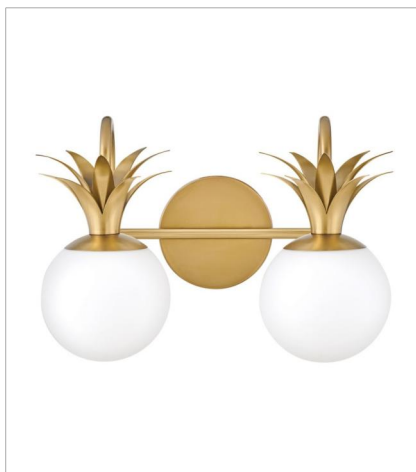

PALMA

Palma charmingly blends European elegance with timeless touches of the classic pineapple motif. Sophisticated and modern, Palma is infused with a dash of Old World glamour. This enduring design creates a balanced sensation of both refinement and ease as part of its overall appeal.

FINISH: Heritage Brass
GLASS: Etched Opal, Clear

54150HB
MEDIUM SINGLE LIGHT VANITY
5.5" W, 10.5" H
Socketed
1-5w G9 LED

54152HB
SMALL TWO LIGHT VANITY
14.8" W, 10.5" H
Socketed
2-5w G9 LED

54153HB
MEDIUM THREE LIGHT VANITY
24" W, 10.5" H
Socketed
3-5w G9 LED