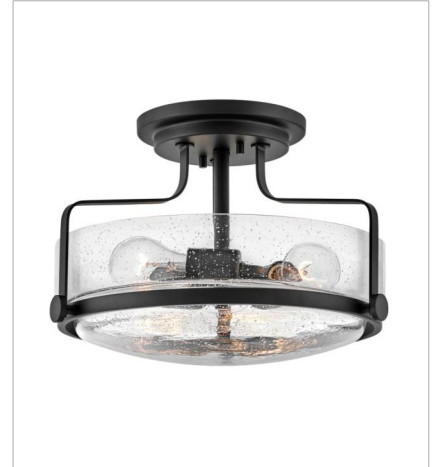

# HARPER

Harper's sleek, retro design elevates the traditional ceiling mount with a unique clear seedy glass bound by a prominent metal ring and decorative knobs. Available in five classic finishes.

**FINISH:** Black  
**GLASS:** Clear Seedy, Etched Opal

**3640BK-CS**  
MEDIUM FLUSH MOUNT  
15.8" W, 6.3" H  
Socketed  
3-5w Med. LED

**3641BK**  
MEDIUM SEMI-FLUSH MOUNT  
14.5" W, 10" H  
Socketed  
3-14w Med. LED, 100w Equiv.

**3641BK-CS**  
MEDIUM SEMI-FLUSH MOUNT  
14.5" W, 10" H  
Socketed  
3-14w Med. LED, 100w Equiv.

**3643BK**  
MEDIUM SEMI-FLUSH MOUNT  
18" W, 10" H  
Socketed  
3-14w Med. LED, 100w Equiv.

**3643BK-CS**  
MEDIUM SEMI-FLUSH MOUNT  
18" W, 10" H  
Socketed  
3-14w Med. LED, 100w Equiv.