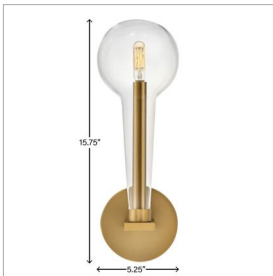

ALCHEMY

30520LCB

MEDIUM SINGLE LIGHT SCONCE

Inspired by the vintage flasks of a chemistry classroom, Alchemy is a unique statement piece. Its tapered globe and open silhouette instantly enhance any space with a sophisticated edge.

DETAILS	
FINISH:	Lacquered Brass
MATERIAL:	Steel
GLASS:	Clear
DIMMABLE:	YES - WITH DIMMABLE LAMP (NOT INCLUDED)

DIMENSIONS	
WIDTH:	5.3"
HEIGHT:	15.8"
WEIGHT:	1.8lb
BACK PLATE:	5" Dia.
EXTENSION:	6.3"
TOP TO OUTLET:	13.25"

LIGHT SOURCE	
LIGHT SOURCE:	Socketed
WATTAGE:	1-5w Cand. LED, 60w Equiv.
VOLTAGE:	120v

SHIPPING	
CARTON LENGTH:	20.3
CARTON WIDTH:	10.9
CARTON HEIGHT:	8
CARTON WEIGHT:	2.9

PRODUCT DETAILS:

- Dry Rated
- This fixture can only be mounted with shades/glass facing up toward the ceiling
- Merging the best of traditional and modern elements with a sophisticated and streamlined look
- T6 or T8 bulbs required (not included)