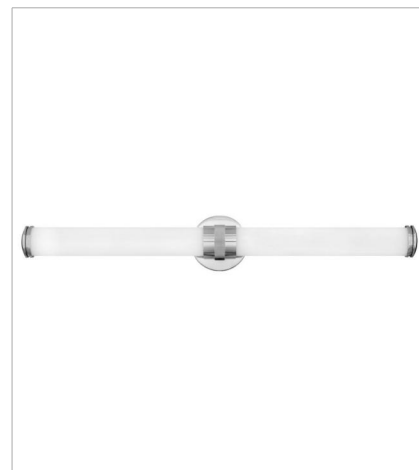

REMI

Remi's slim profile and sophisticated details seamlessly merge with LED technology to master both form and function. The etched white glass cylinder is finely detailed with precise, stepped end caps, and the cast knurled bracelet in luxe finish options is artfully crafted with vintage appeal. This chic, transitional design ensures Remi's ability to complement a wide variety of bath or interior spaces.

FINISH: Chrome
GLASS: Etched White

5070CM
SMALL LED SCONCE
4.8" W, 14.3" H
Integrated LED
17w LED *Included

5073CM
MEDIUM LED VANITY
23.8" W, 4.8" H
Integrated LED
36w LED *Included

5074CM
LARGE LED VANITY
32.8" W, 4.8" H
Integrated LED
53w LED *Included