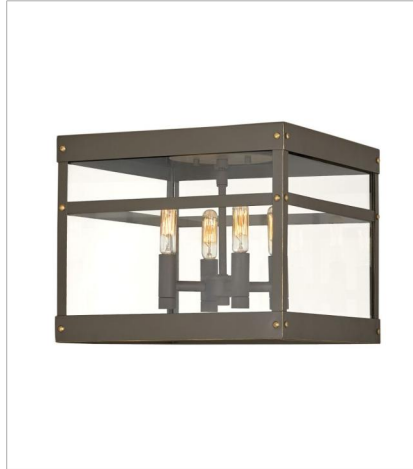

2801OZ
MEDIUM POST OR PIER MOUNT L...
6.5" W, 22.8" H
Socketed
1-12w Med. LED, 100w Equiv.

2803OZ
MEDIUM FLUSH MOUNT
12" W, 12" H
Socketed
4-5w Cand. LED, 60w Equiv.