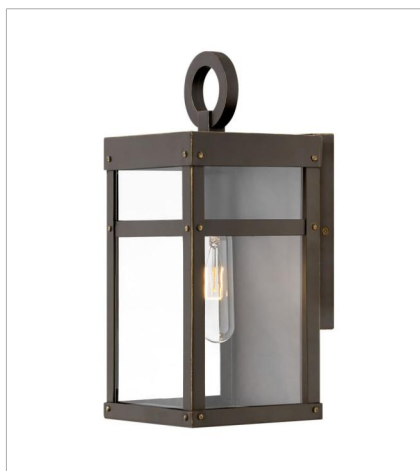

PORTER

A fusion of chic styles makes Porter a design standout. Merging Modern Farmhouse, Industrial and Arts and Crafts elements, the fine rivet details and a sturdy hanger loop create a stunning and distinctive statement.

FINISH: Oil Rubbed Bronze
GLASS: Clear

2808OZ
LARGE SINGLE TIER
12" W, 31.3" H
Socketed
4-8w Med. LED, 60w Equiv.

2808OZ-LL
MEDIUM SINGLE TIER
12" W, 31.3" H
Socketed
4-2w Med. LED *Included

2800OZ
MEDIUM WALL MOUNT LANTERN
6" W, 18.5" H
Socketed
1-12w Med. LED, 100w Equiv.

FINISH: Oil Rubbed Bronze
GLASS: Clear

2805OZ
LARGE WALL MOUNT LANTERN
7.5" W, 25" H
Socketed
1-12w Med. LED, 100w Equiv.

2805OZ-LL
LARGE WALL MOUNT LANTERN
7.5" W, 25" H
Socketed
1-4w Med. LED *Included

2806OZ
EXTRA SMALL WALL MOUNT LANTERN
5.5" W, 13" H
Socketed
1-12w Med. LED, 100w Equiv.

2806OZ-LL
SMALL WALL MOUNT LANTERN
5.5" W, 13" H
Socketed
1-2w Med. LED *Included

2807OZ
LARGE WALL MOUNT LANTERN
9.5" W, 29" H
Socketed
1-12w Med. LED, 60w Equiv.