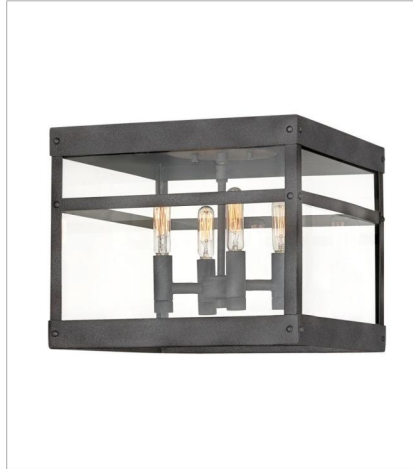

2801DZ
MEDIUM POST OR PIER MOUNT LANTERN
6.5" W, 22.8" H
Socketed
1-12w Med. LED, 100w Equiv.

2803DZ
MEDIUM FLUSH MOUNT
12" W, 12" H
Socketed
4-5w Cand. LED, 60w Equiv.