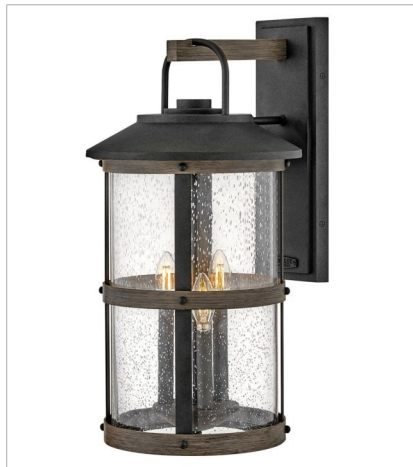

2688DZ
LARGE WALL MOUNT LANTERN
12" W, 24" H
Socketed
3-5w Cand. LED, 60w Equiv.