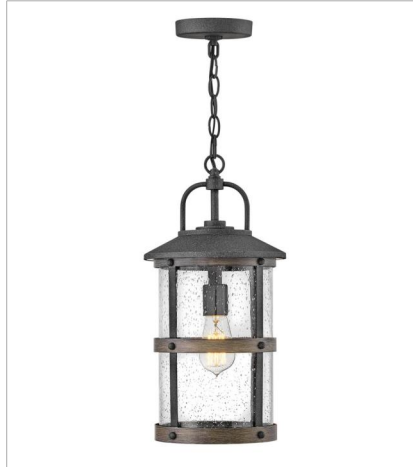

2688DZ
LARGE WALL MOUNT LANTERN
12" W, 24" H
Socketed
3-5w Cand. LED, 60w Equiv.

2682DZ-LV
MEDIUM HANGING LANTERN 12V
9" W, 17.8" H
Socketed
1-3.50w Med. LED *Included