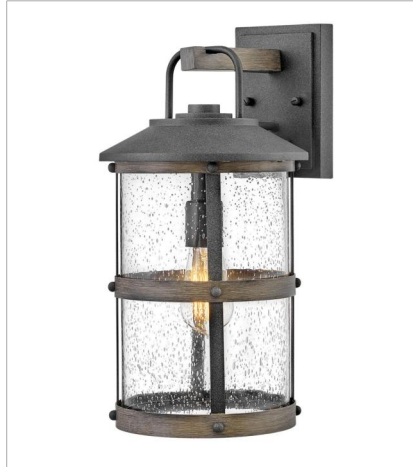

2680DZ-LL
MEDIUM WALL MOUNT LANTERN
7.3" W, 14.5" H
Socketed
1-2w Med. LED *Included

2684DZ-LV
MEDIUM WALL MOUNT LANTERN 12V
9" W, 17.3" H
Socketed
1-3.50w Med. LED *Included