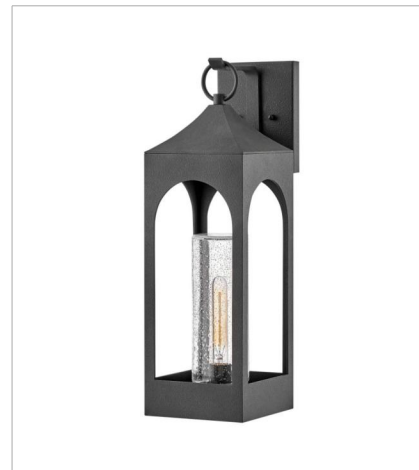

AMINA

Heritage
COLLECTIVE

Amina is tradition with a flair. This lantern-inspired design features dramatic, arched windows revealing a seedy glass that creates a faux candle effect. Constructed of durable aluminum in a Distressed Zinc finish, Amina is complete with an oversized loop reinforcing its timeless appeal.

FINISH: Distressed Zinc
GLASS: Clear Seedy

18080DSZ
MEDIUM WALL MOUNT LANTERN
6" W, 17" H
Socketed
1-10w Med. LED, 100w Equiv.

18084DSZ
LARGE WALL MOUNT LANTERN
6" W, 23.8" H
Socketed
1-10w Med. LED, 100w Equiv.

18085DSZ
LARGE WALL MOUNT LANTERN
7.8" W, 25" H
Socketed
1-10w Med. LED, 100w Equiv.

18081DSZ
LARGE POST MOUNT LANTERN
7.8" W, 27.8" H
Socketed
1-10w Med. LED, 100w Equiv.

HINKLEY

HINKLEY
33000 Pin Oak Parkway
Avon Lake, OH 44012